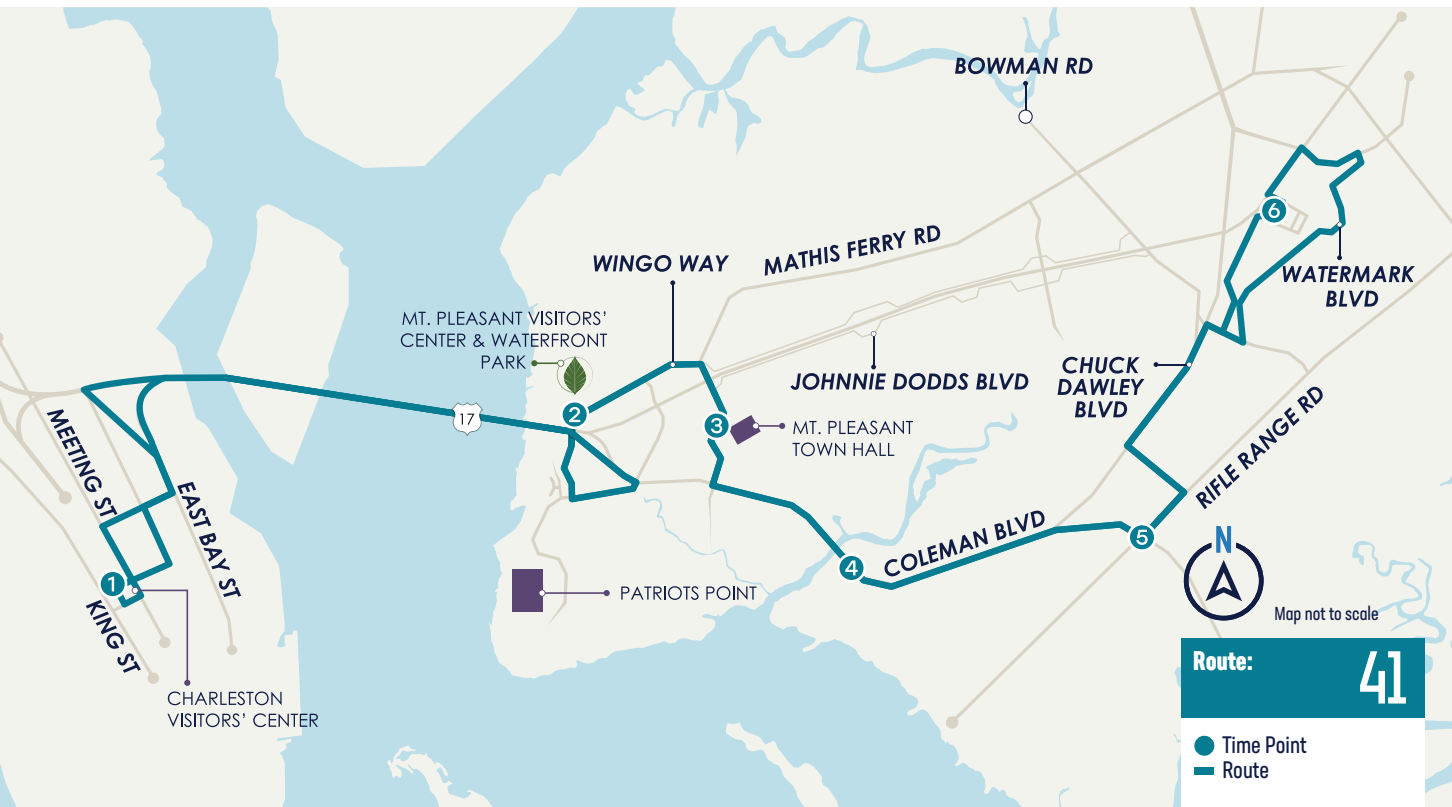

Full list of stops available on rideCARTA.com

Times in darker print are PM

Route:

41

Coleman Boulevard

Mt Pleasant ↔ Downtown

Effective: July 2023 |

- WANDO CROSSING SHOPPING CENTER
- SHEM CREEK
- MT PLEASANT TOWN HALL
- PATRIOTS POINT
- MT PLEASANT VISITOR CENTER & WATERFRONT PARK
- COLLEGE OF CHARLESTON ATHLETIC COMPLEX
- CHARLESTON VISITOR CENTER

WE MOVE THE PEOPLE WHO DRIVE US.

FIND ROUTE INFO IN THE TRANSIT APP

(843) 724-7420
rideCARTA.com

Fare Info:

Cash Fares

- Please have exact change ready when boarding
- Drivers cannot provide change

Regular Fixed Route	\$2.00	Note: Children 6, and under, ride free when accompanied by a paying customer
Express Routes	\$3.50	
1 Day Pass	\$7.00	
Students (K-12)	Free	With valid Student ID

HOLIDAY SCHEDULE:

All Routes run on a **Sunday** schedule on the following holidays: MLK Day, Memorial Day, Independence Day, Labor Day, Thanksgiving, Christmas Eve, Christmas Day, day after Christmas, or New Years Day

Scan for information on passes, rules of the ride, and more

carta

Outbound						
Saturday						
Stop ID No. →	52	754	713	748	749	711
Mary St / Meeting St	Waterfront Park / Mt Pleasant Visitor Ctr	Houston Northcutt Blvd / Ann Edwards Ln	Coleman Blvd / Mill St (Shem Creek)	Rifle Range Rd / Ben Sawyer Blvd	Wando Crossing Shopping Center	
1	2	3	4	5	6	
8:00	8:11	8:16	8:20	8:24	8:34	
9:30	9:41	9:46	9:50	9:54	10:04	
11:00	11:11	11:16	11:20	11:24	11:34	
12:30	12:41	12:46	12:50	12:54	1:04	
2:00	2:11	2:16	2:20	2:24	2:34	
3:30	3:41	3:46	3:50	3:54	4:04	
5:00	5:11	5:16	5:20	5:24	5:34	
6:30	6:43	6:48	6:52	6:57	7:07	
8:00	8:11	8:16	8:20	8:24	8:34	