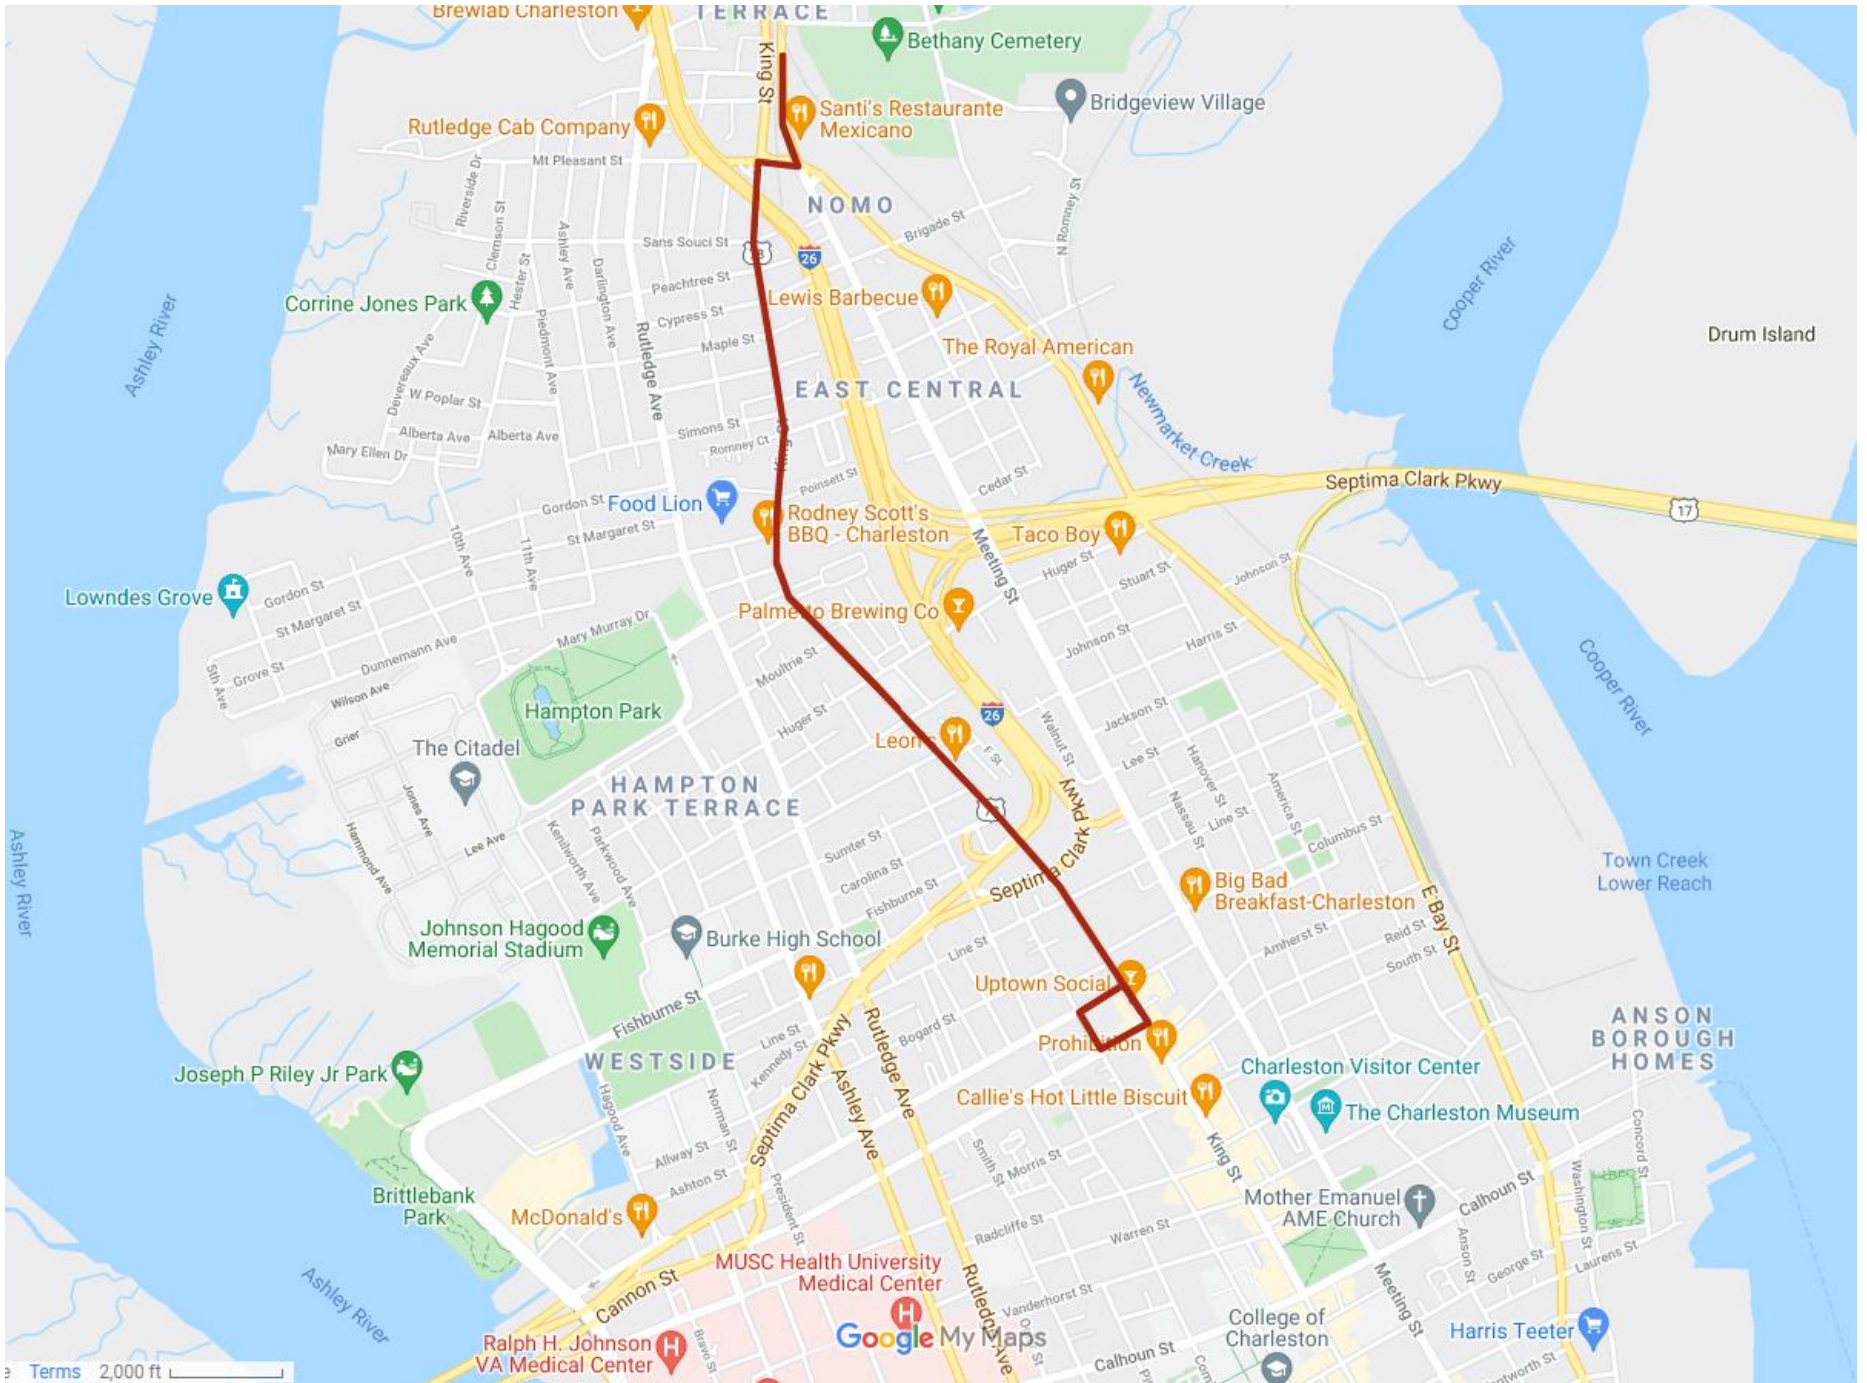

2021 Bridge Run day detours

Routes 10 and 11

Route 20

Route 30

Routes 31 and 33

Route 40

 Route 40

 Route 40 (Mt Pleasant to Charleston)

 40 Mt Pleasant Circulator

Route 41

Route 210

Route 213