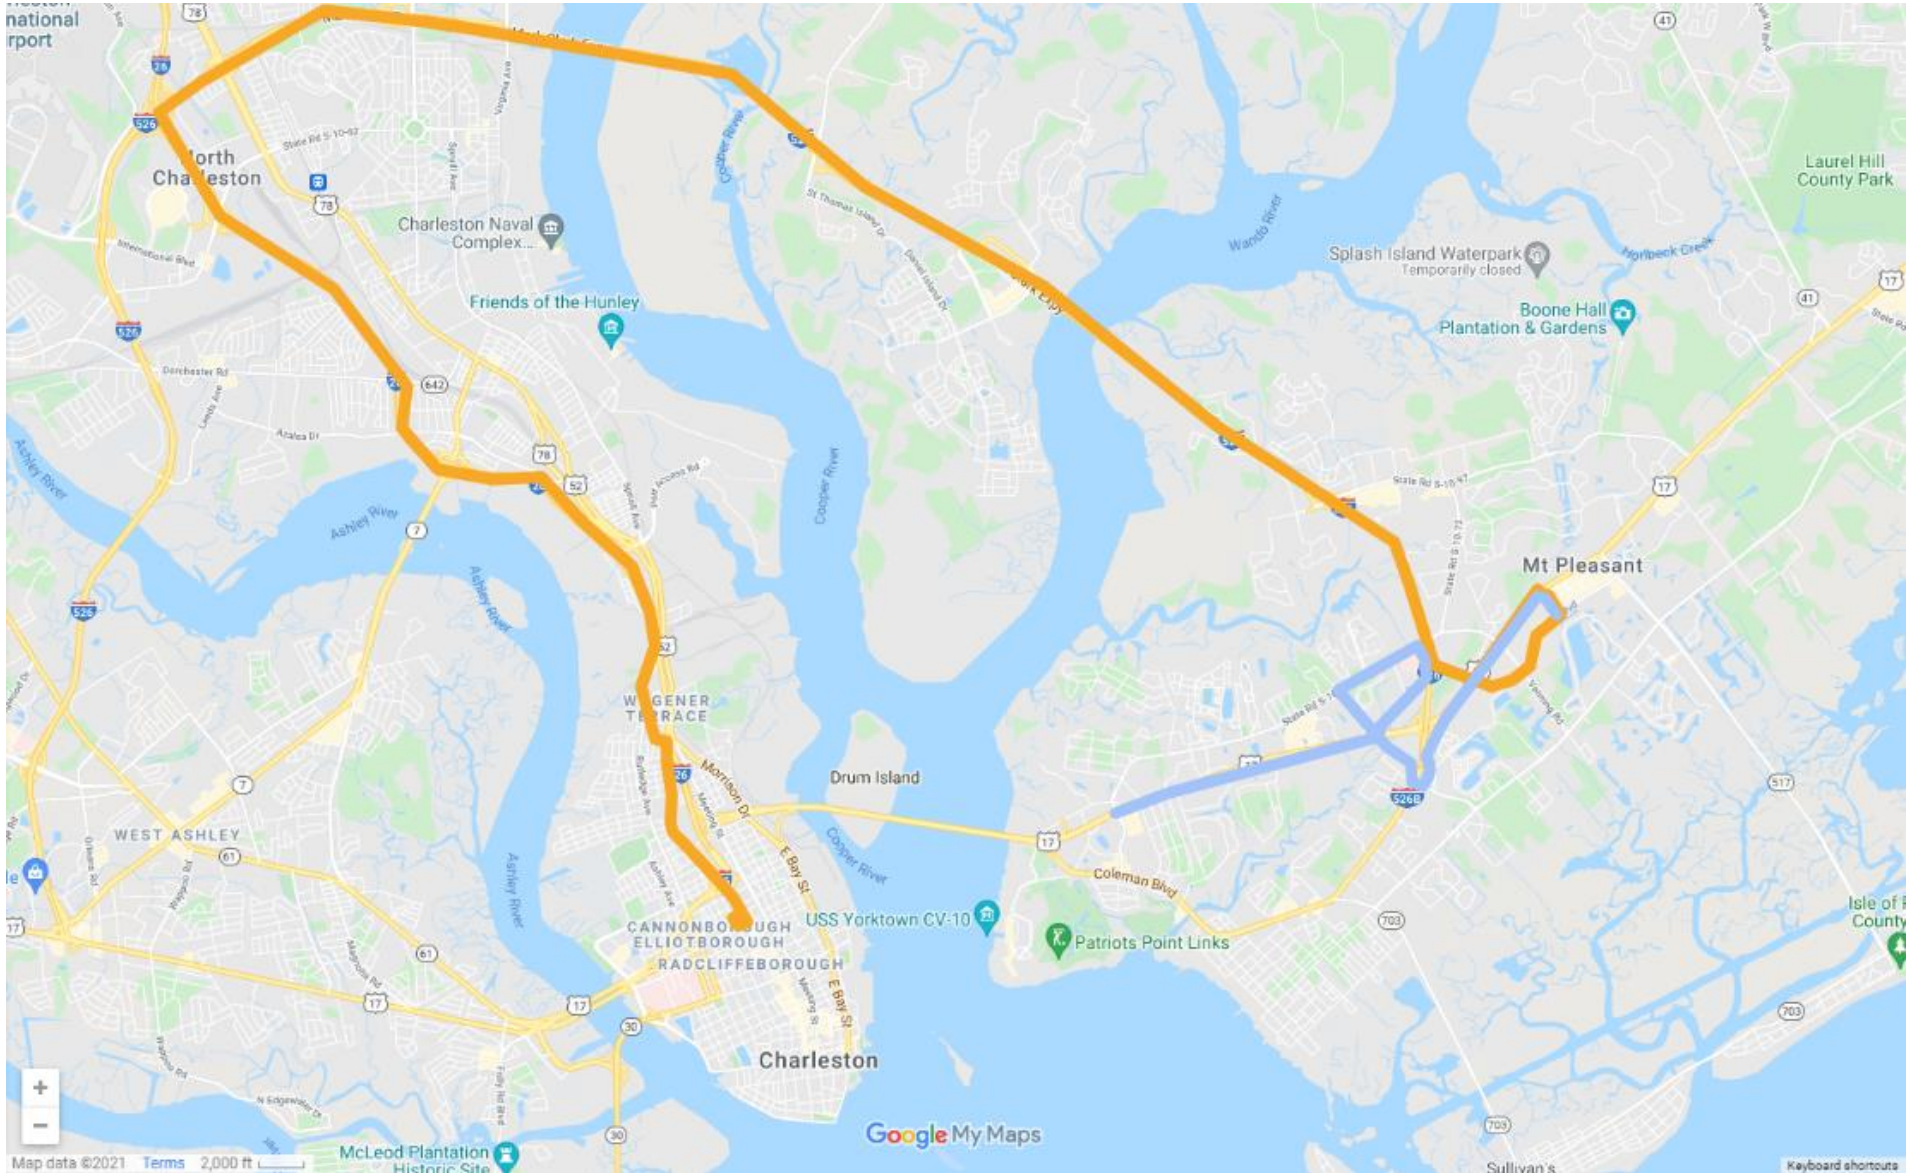

2021 Bridge Run day detours

Routes 10 and 11

Route 20

Route 30

Routes 31 and 33

Route 40

 Route 40

 Route 40 (Mt Pleasant to Charleston)

 40 Mt Pleasant Circulator

Route 41

Route 210

Route 213