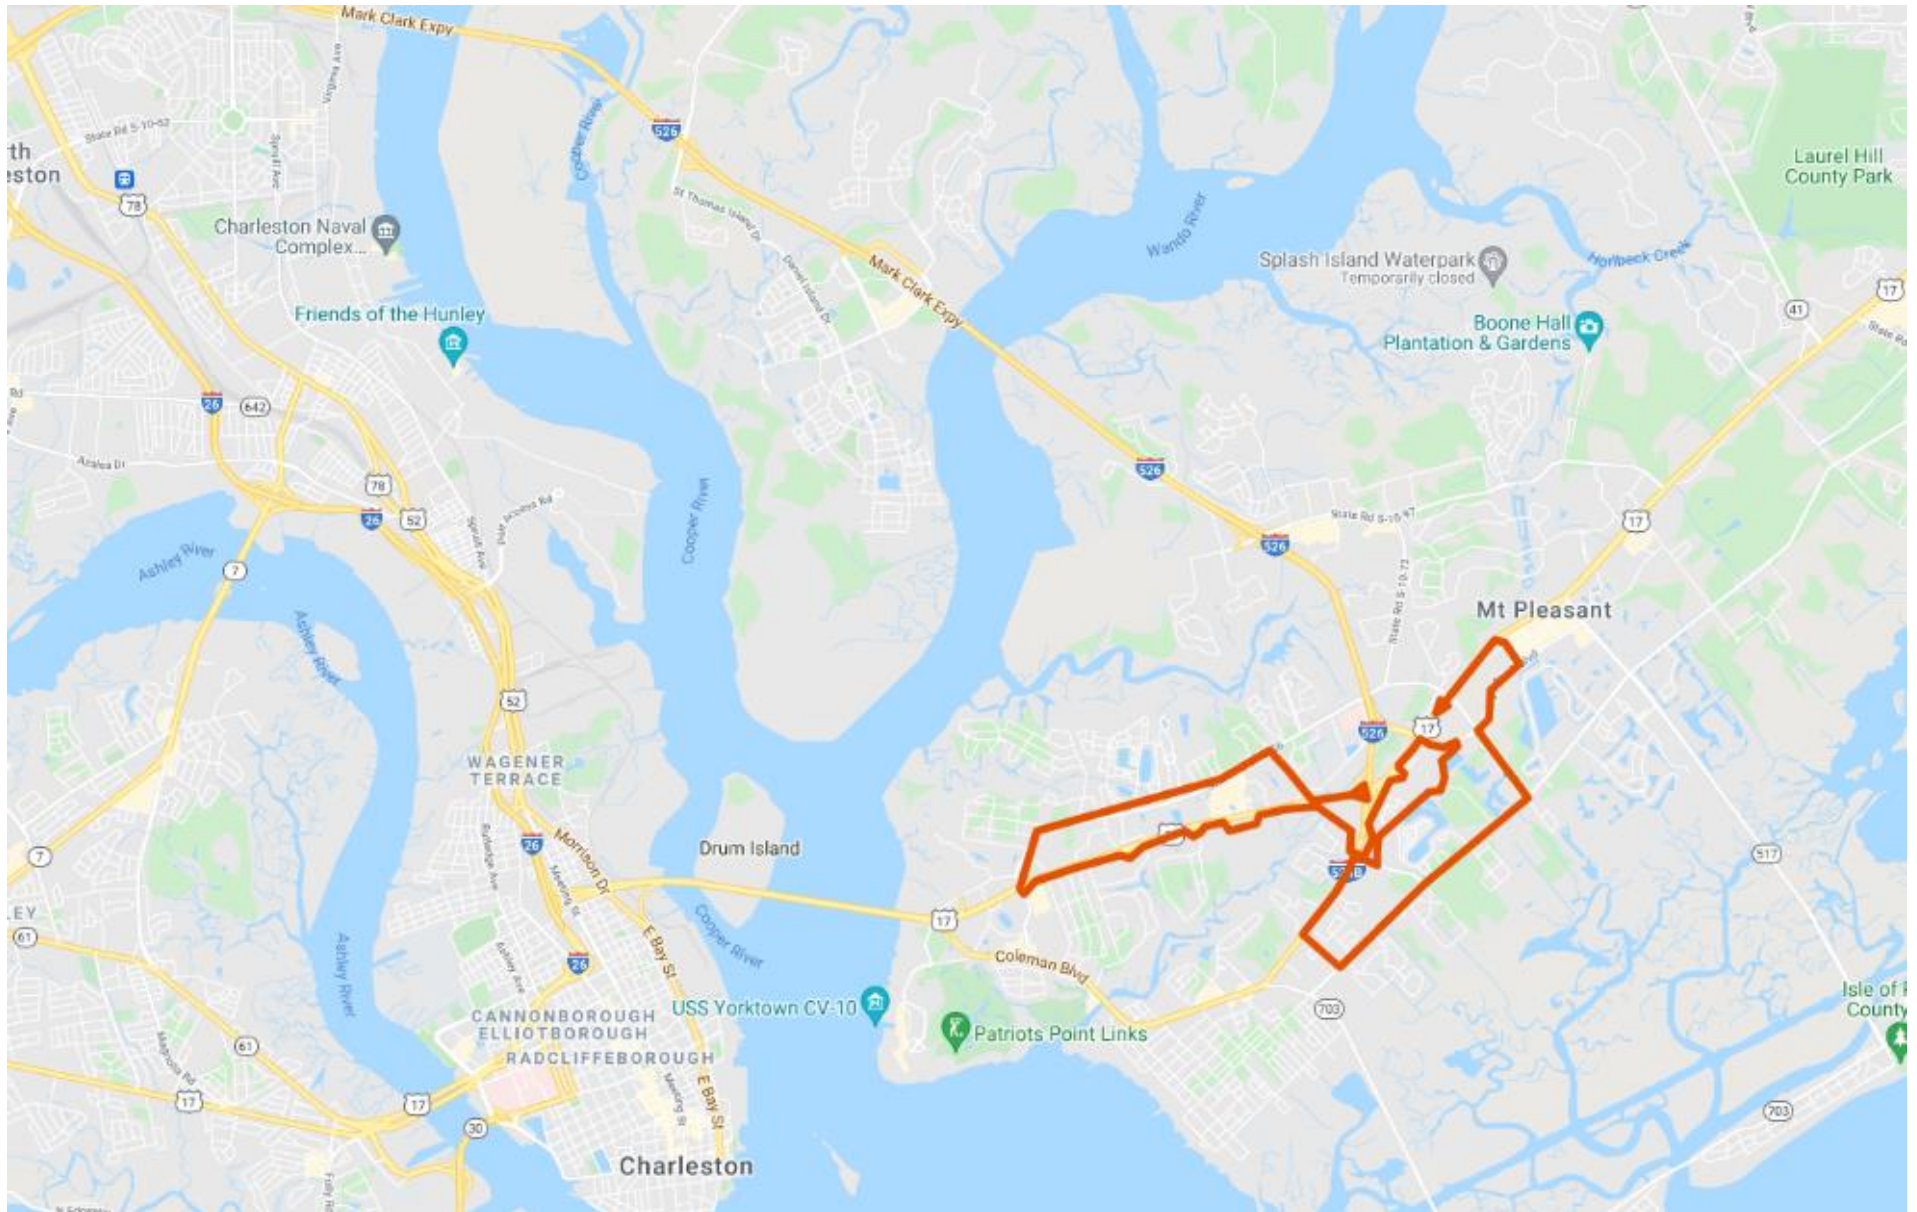

2021 Bridge Run day detours

Routes 10 and 11

Route 20

Route 30

Routes 31 and 33

Route 40

 Route 40

 Route 40 (Mt Pleasant to Charleston)

 40 Mt Pleasant Circulator

Route 41

Route 210

Route 213