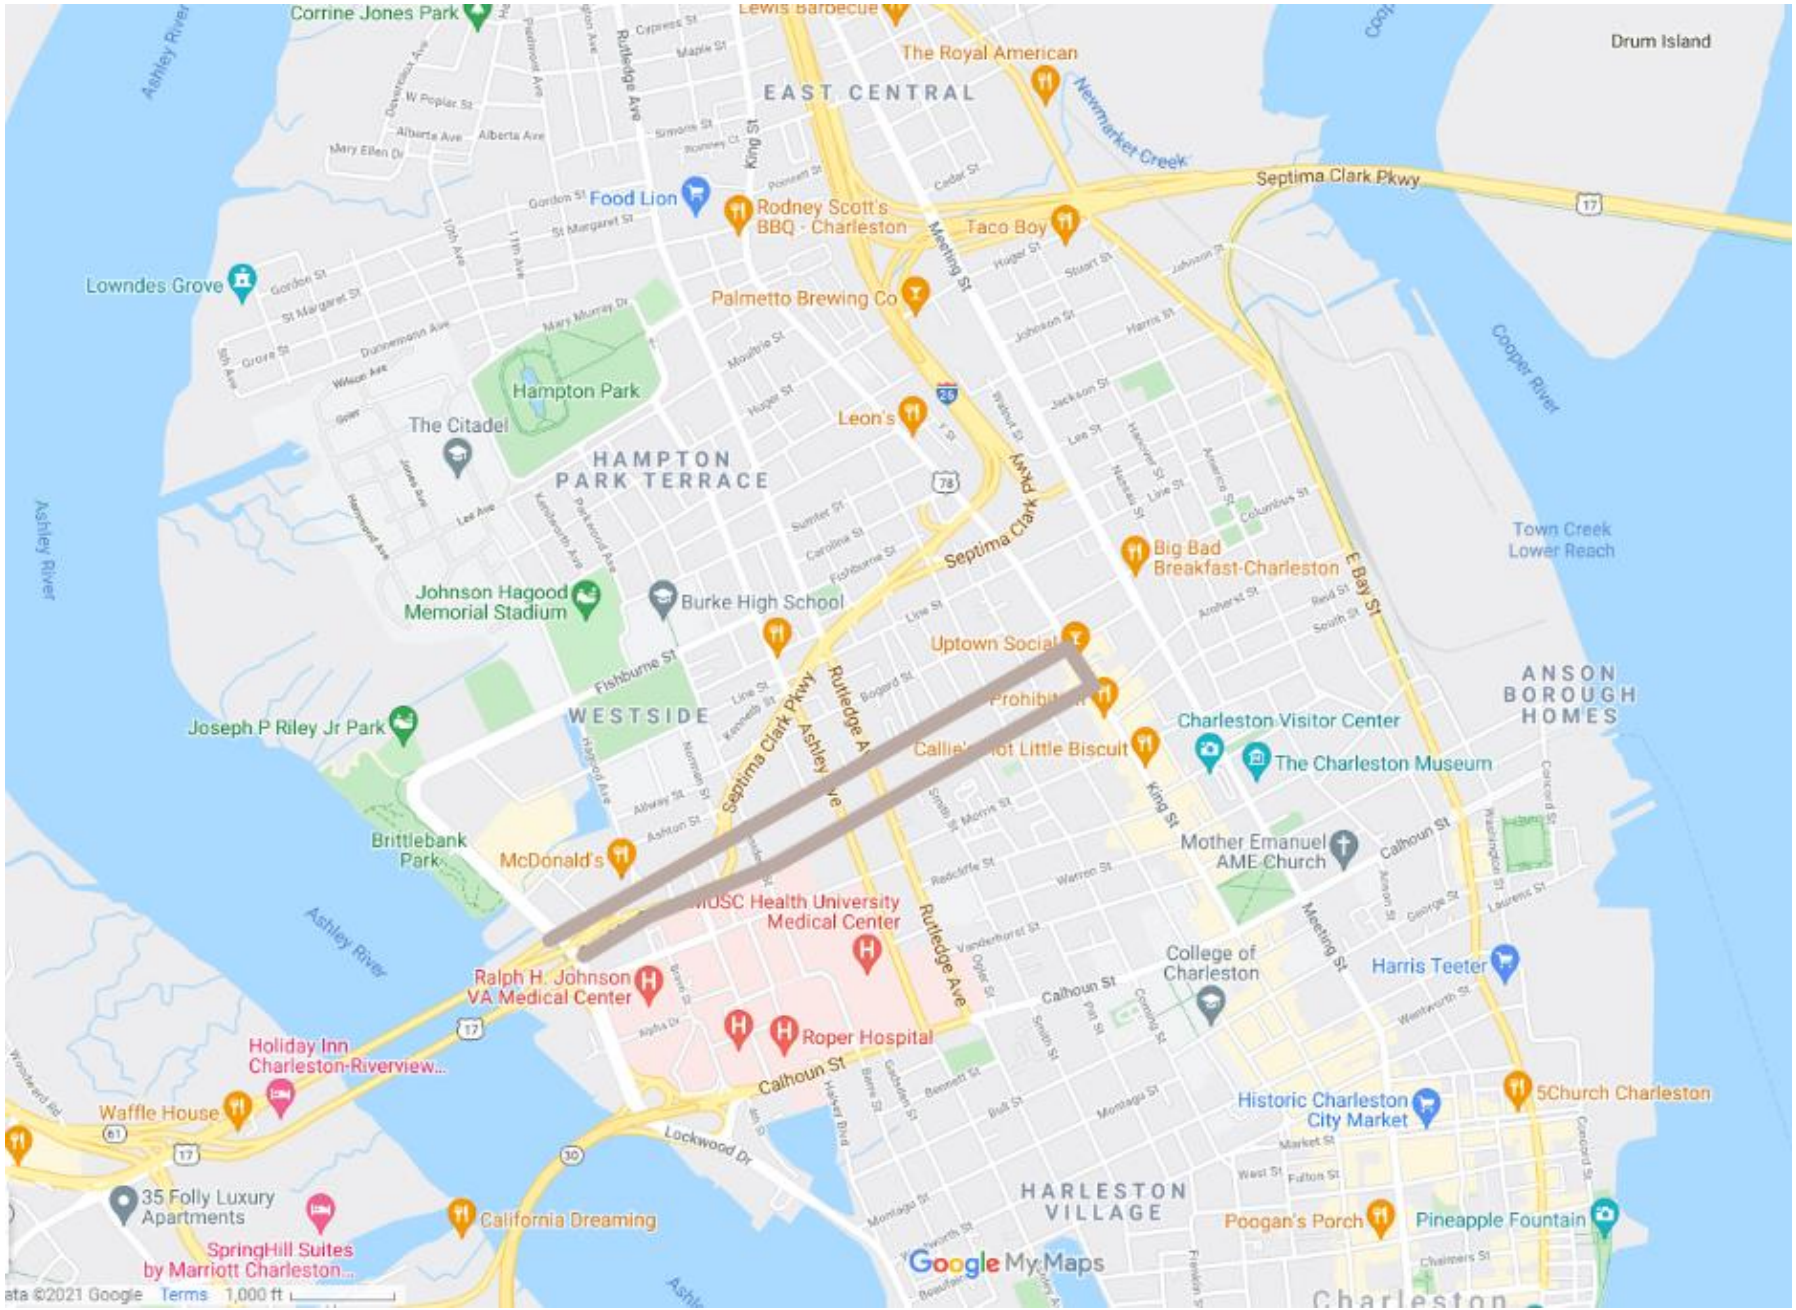

2021 Bridge Run day detours

Routes 10 and 11

Route 20

Route 30

Routes 31 and 33

Route 40

 Route 40

 Route 40 (Mt Pleasant to Charleston)

 40 Mt Pleasant Circulator

Route 41

Route 210

Route 213