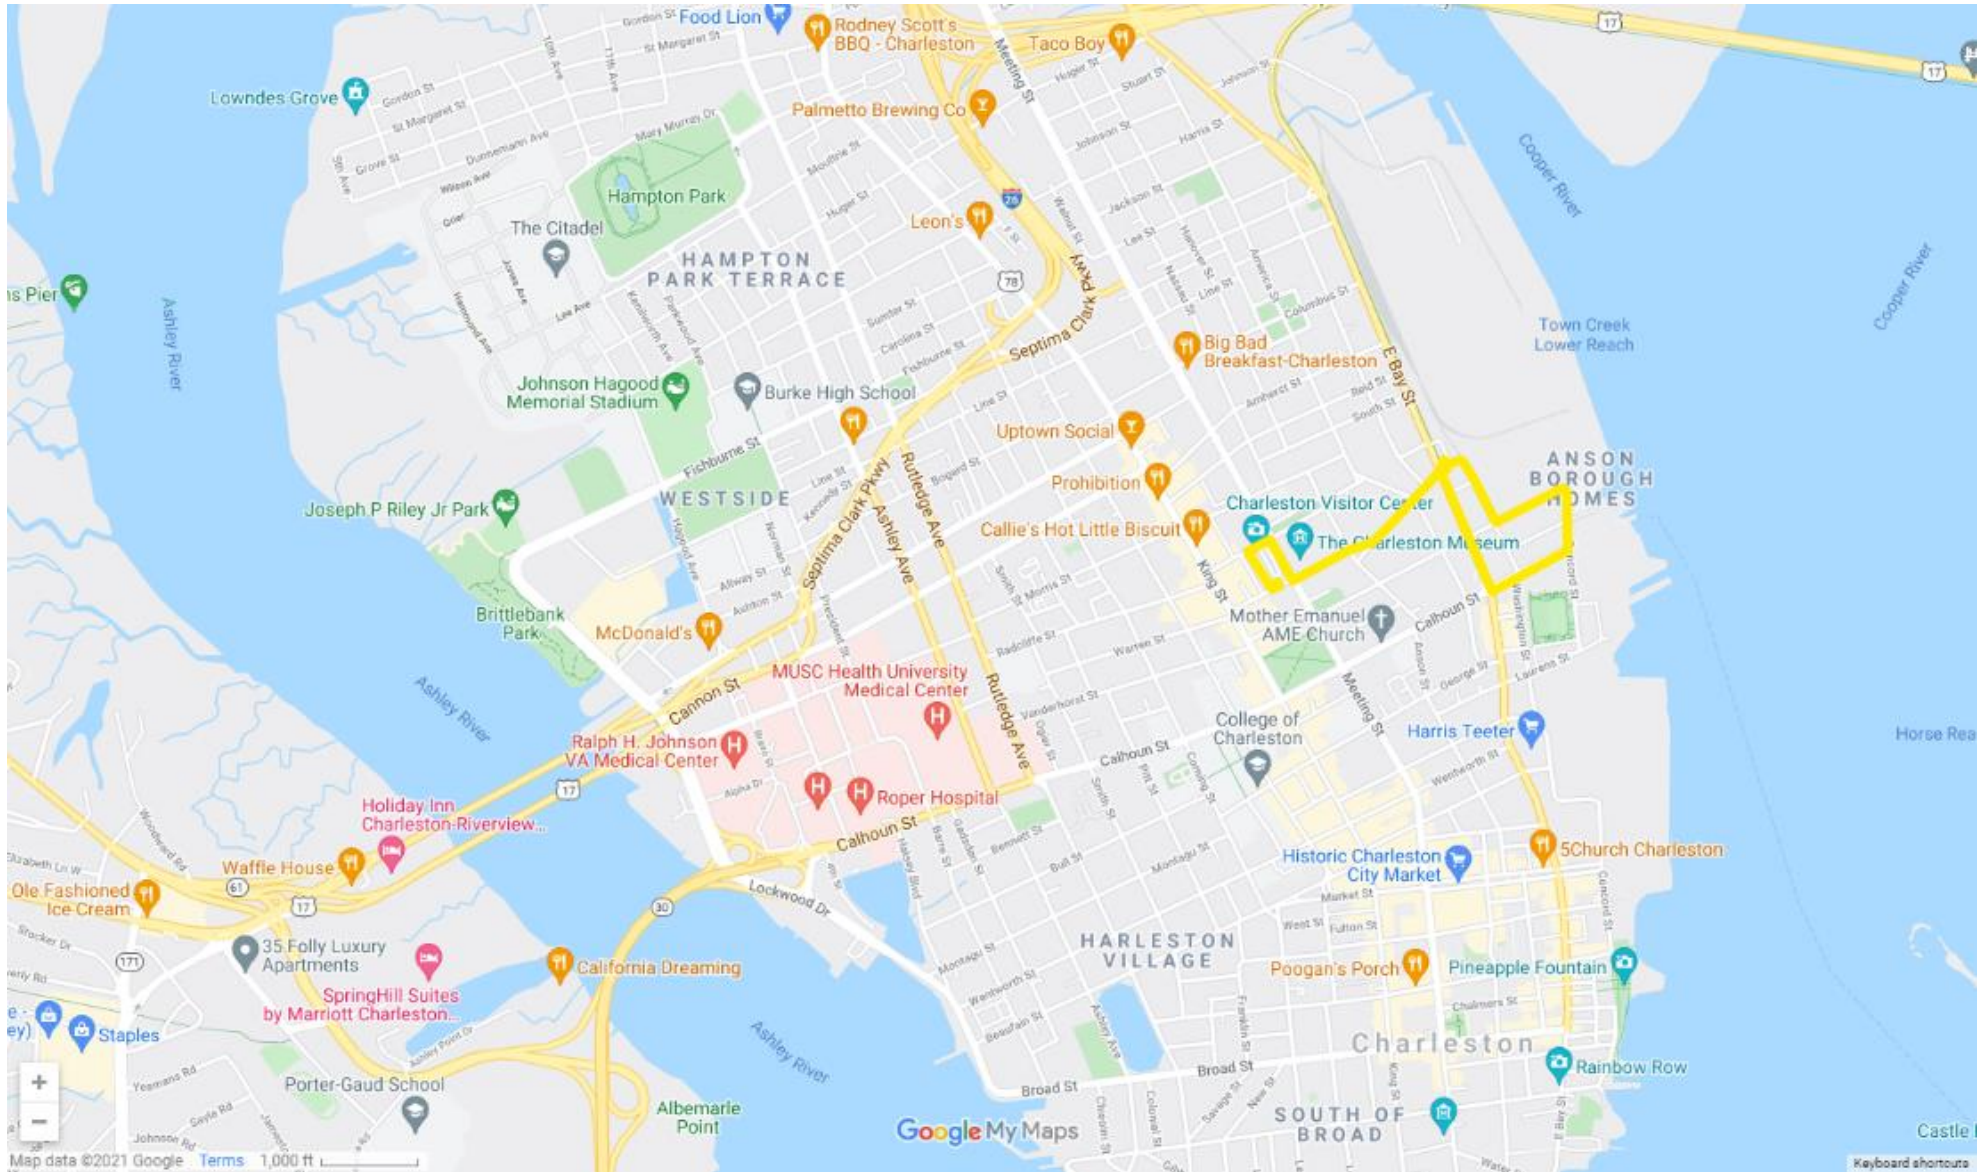

2021 Bridge Run day detours

Routes 10 and 11

Route 20

Route 30

Routes 31 and 33

Route 40

 Route 40

 Route 40 (Mt Pleasant to Charleston)

 40 Mt Pleasant Circulator

Route 41

Route 210

Route 213