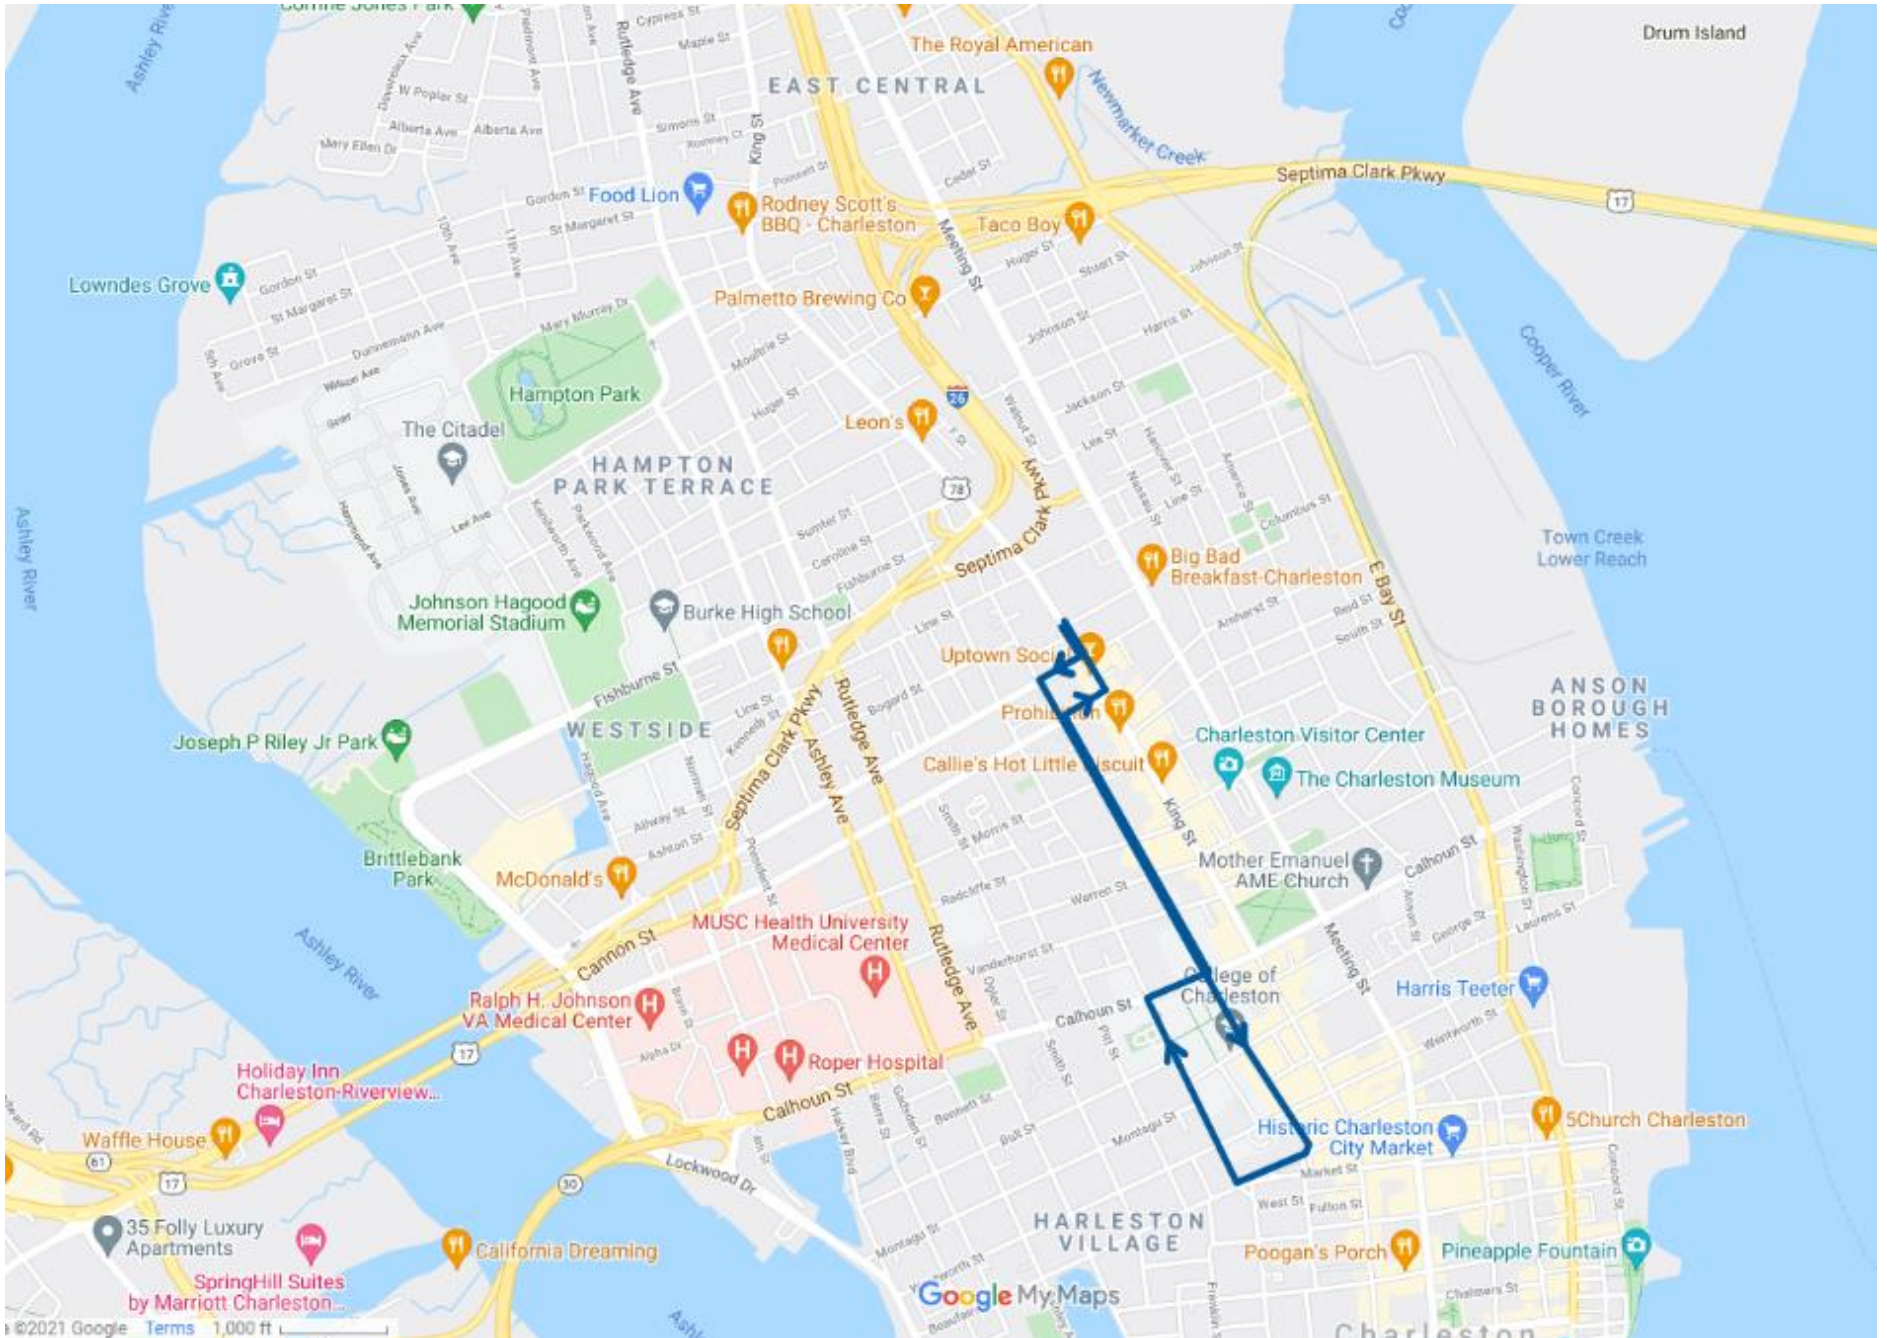

2021 Bridge Run day detours

Routes 10 and 11

Route 20

Route 30

Routes 31 and 33

Route 40

 Route 40

 Route 40 (Mt Pleasant to Charleston)

 40 Mt Pleasant Circulator

Route 41

Route 210

Route 213