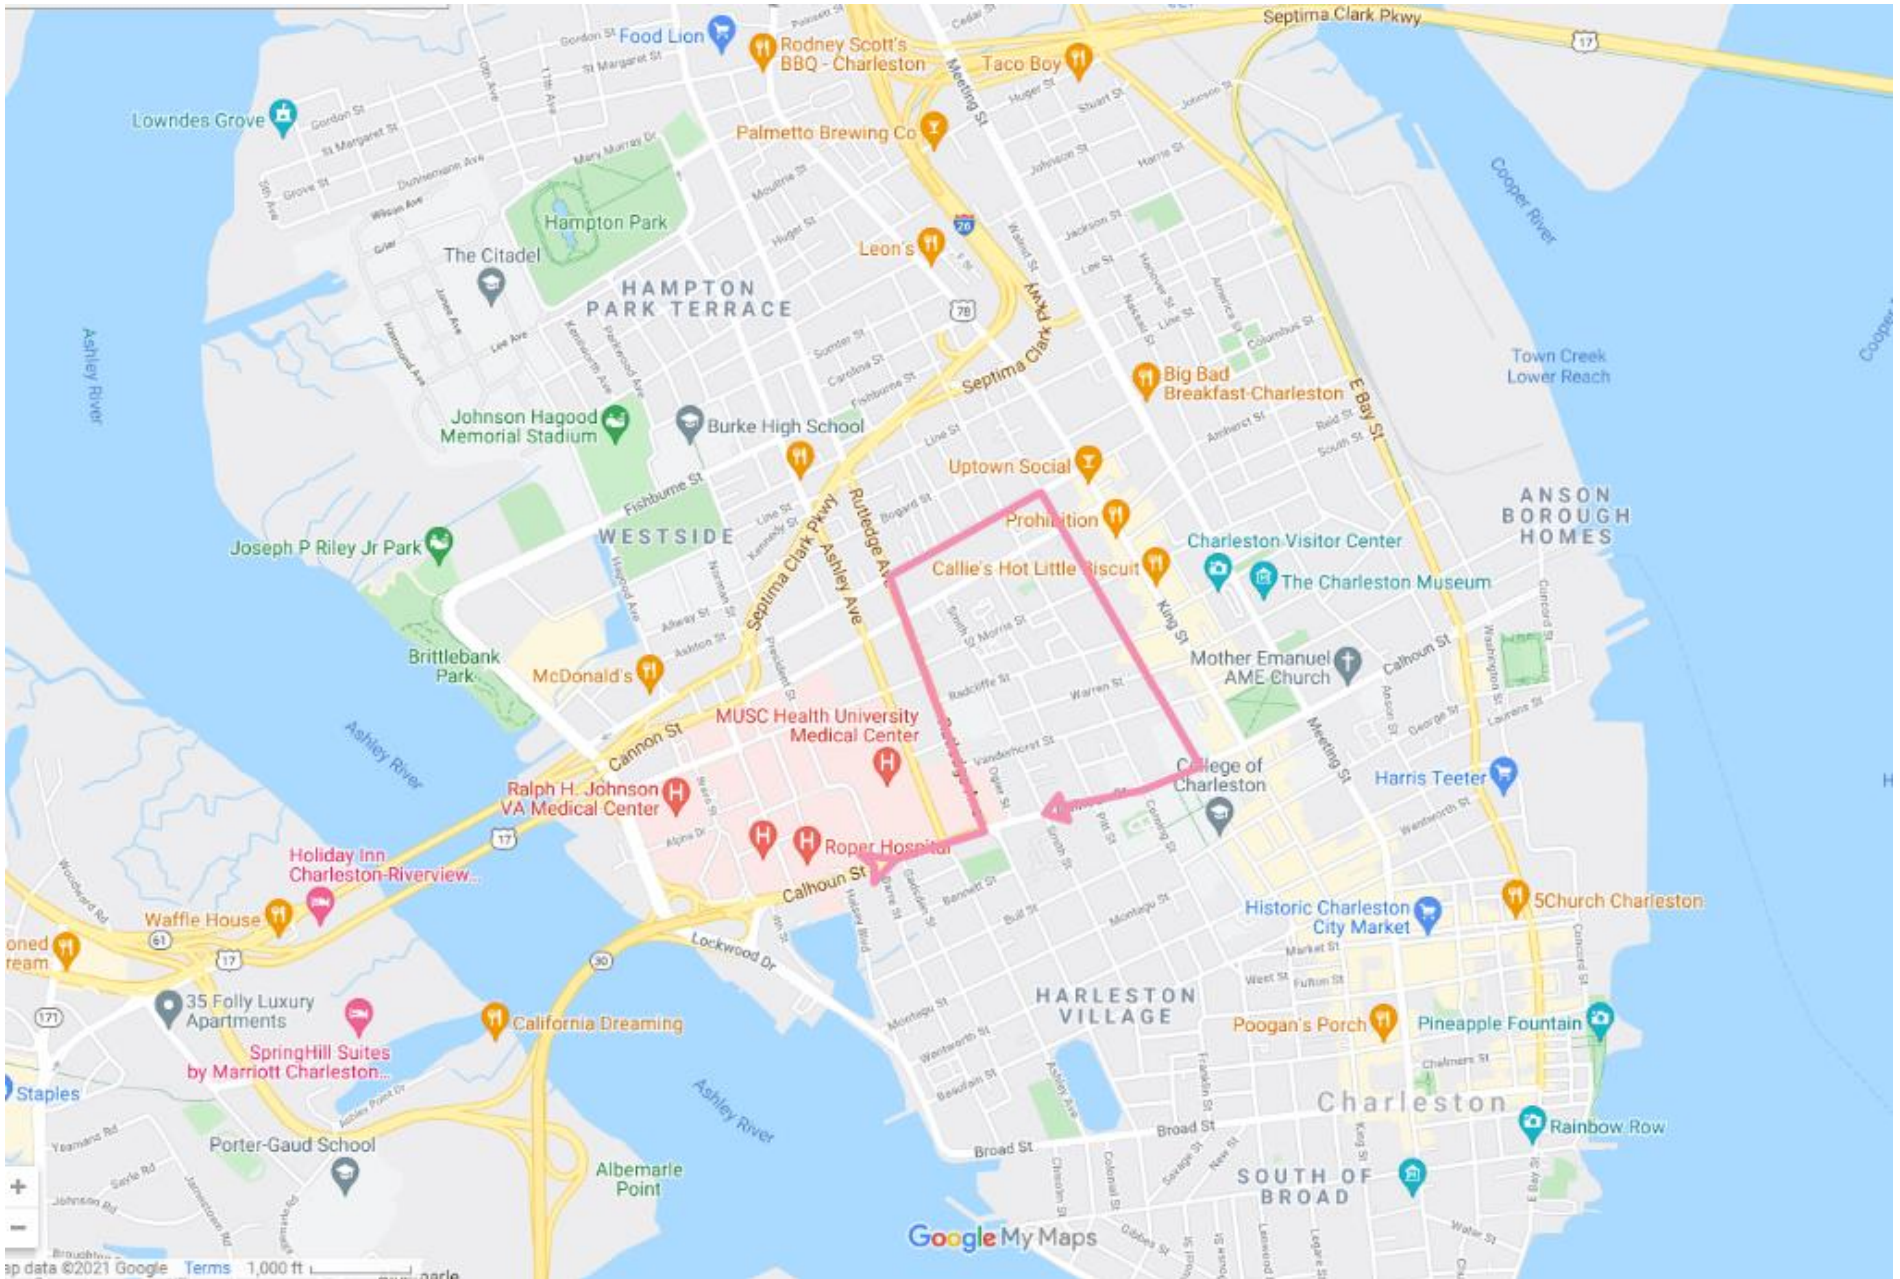

2021 Bridge Run day detours

Routes 10 and 11

Route 20

Route 30

Routes 31 and 33

Route 40

 Route 40

 Route 40 (Mt Pleasant to Charleston)

 40 Mt Pleasant Circulator

Route 41

Route 210

Route 213