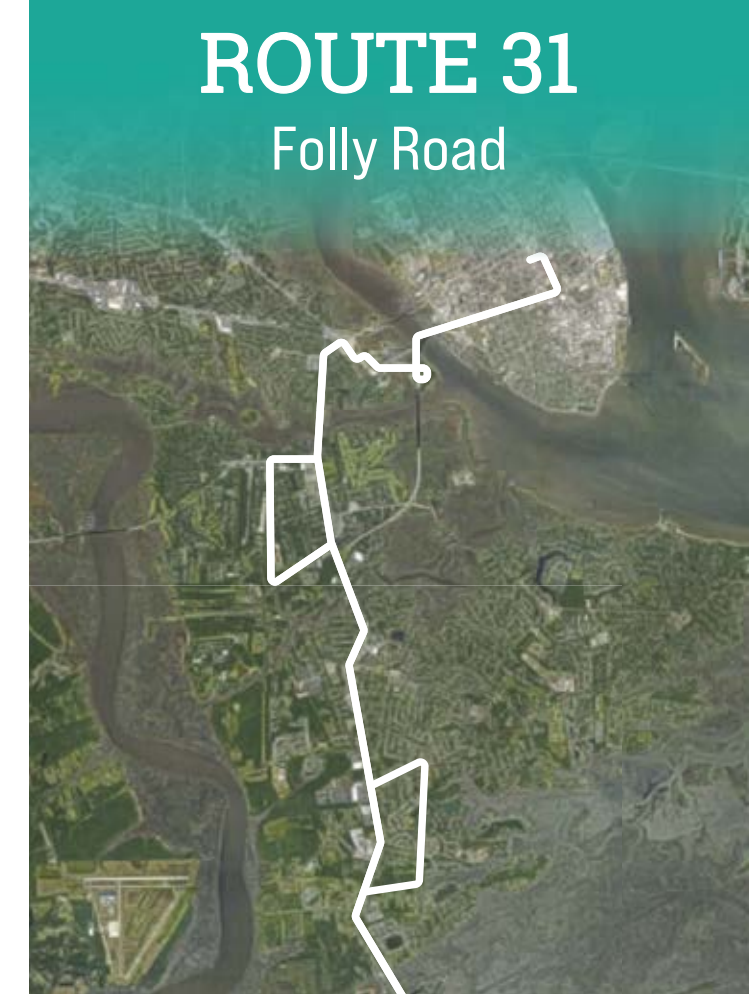

ROUTE 31

Folly Road

CHARLESTON VISITOR CENTER
COLLEGE OF CHARLESTON | MUSC
WALMART
FOLLY RD & SOL LEGARE RD

843.724.7420 | RIDECARTA.COM

FIND ROUTE INFO IN THE
TRANSIT APP