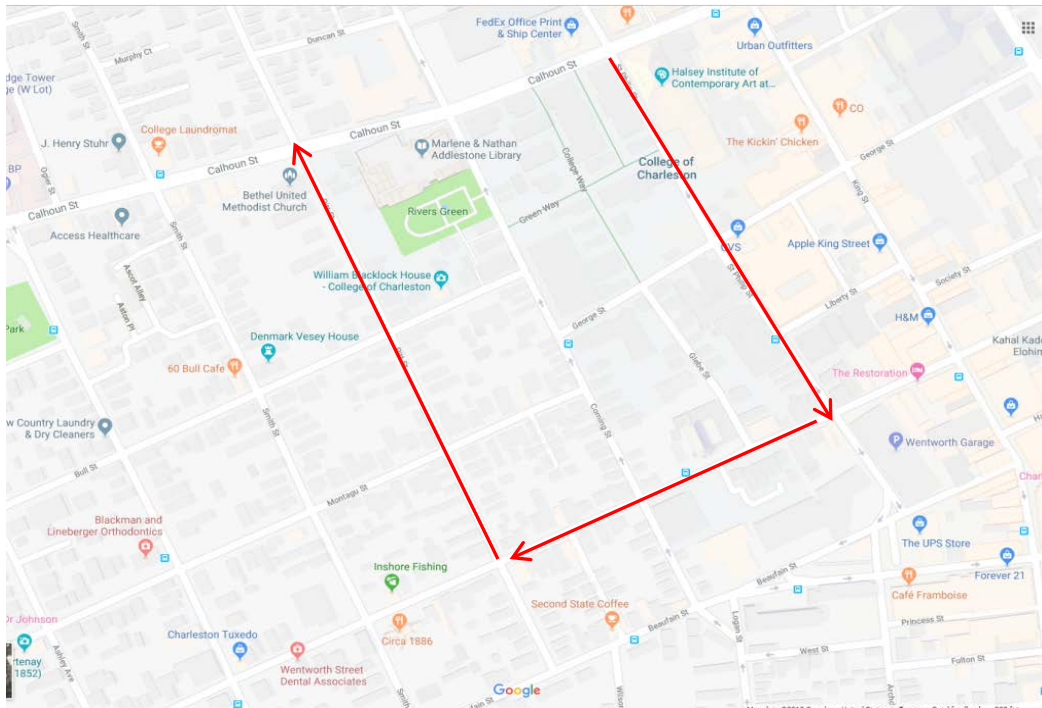

SERVICE ALERT FROM CARTA

210 Detours – EFFECTIVE Tuesday March 19, 2019

Coming St. will be closed starting tomorrow, Tuesday 3/19/19 thru Sunday 3/26/19; closures will occur daily from 8am-4pm.

Rt. 210 will be detouring during the road closure. The route will run down St. Phillips to Wentworth, and then travel Wentworth down to Pitt St. then travel to Calhoun St. to resume the route.

One stop will be missed: Stop 535 located at Coming St. and George St.

Closest stops near Stop 535 are:

- Bus stop 545 located on Wentworth St. near Coming St.
- Bus stop 536 located on St. Phillip St. between George St. and Wentworth St.

Stop missing due to Coming St. detour-Stop 535 located at Coming St. and George St.

Closest stops near Stop 535 are:

- Bus stop 545 located on Wentworth St. near Coming St.
- Bus stop 536 located on St. Phillip St. between George St. and Wentworth St.