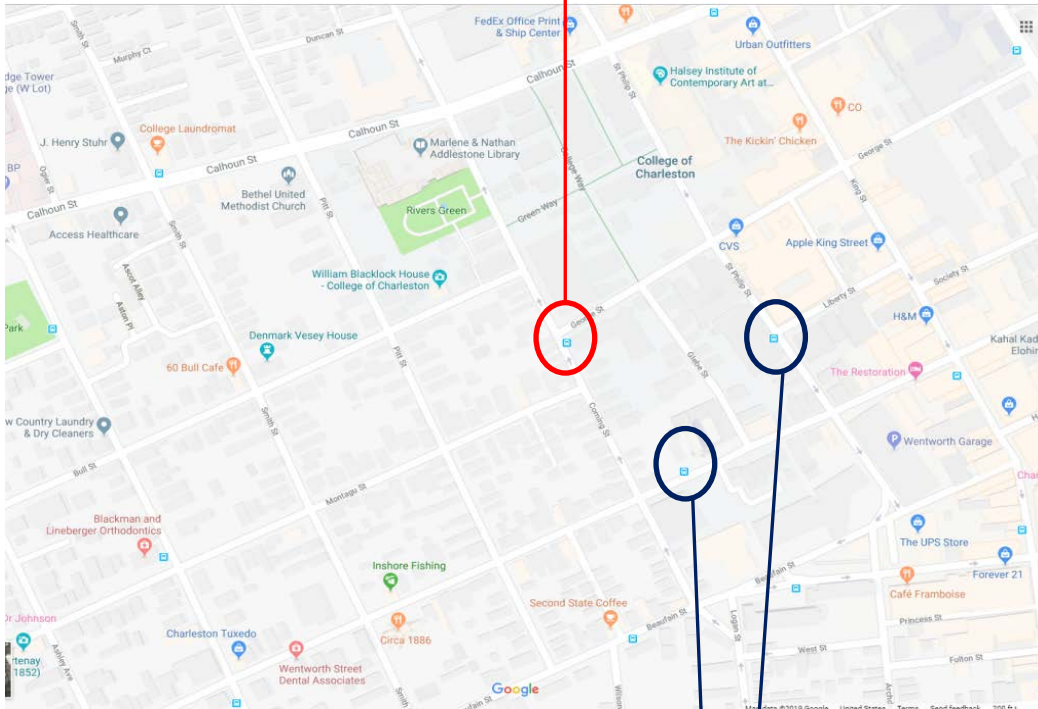

SERVICE ALERT FROM CARTA

210 Detours – EFFECTIVE Tuesday March 19, 2019

Coming St. will be closed starting tomorrow, Tuesday 3/19/19 thru Sunday 3/26/19; closures will occur daily from 8am-4pm.

Rt. 210 will be detouring during the road closure. The route will run down St. Phillips to Wentworth, and then travel Wentworth down to Pitt St. then travel to Calhoun St. to resume the route.

One stop will be missed: Stop 535 located at Coming St. and George St.

Closest stops near Stop 535 are:

- Bus stop 545 located on Wentworth St. near Coming St.
- Bus stop 536 located on St. Phillip St. between George St. and Wentworth St.

Stop missing due to Coming St. detour-Stop 535 located at Coming St. and George St.

Closest stops near Stop 535 are:

- Bus stop 545 located on Wentworth St. near Coming St.
- Bus stop 536 located on St. Phillip St. between George St. and Wentworth St.