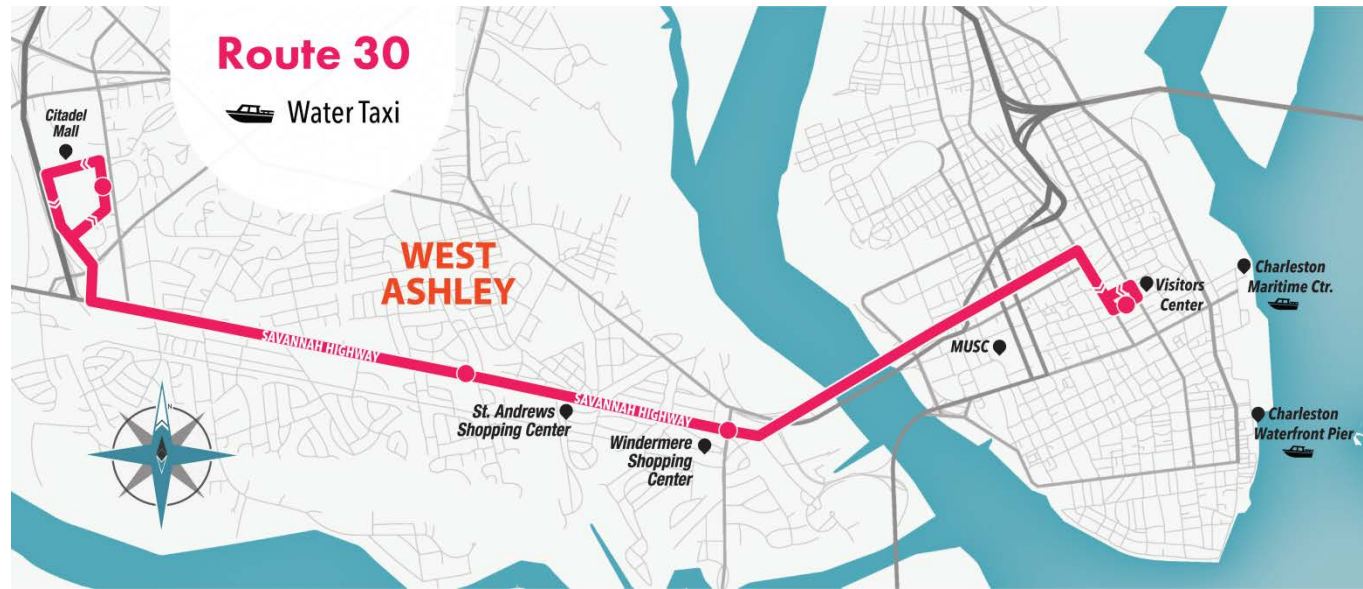

Route 30 Citadel Mall

Enhanced service to our community

5/21/18 – 6/11/18

Weekdays Only

*See regular schedule for weekend schedule

Eastbound – Towards Downtown Charleston

Citadel Mall	Savannah Hwy/ Oak Forest Dr	Savannah Hwy/ Wesley Dr	Transit Mall
6:00 AM	6:12 AM	6:16 AM	6:26 AM
6:45 AM	6:57 AM	7:01 AM	7:10 AM
7:45 AM	7:58 AM	8:03 AM	8:10 AM
8:45 AM	8:58 AM	9:03 AM	9:10 AM
9:45 AM	9:57 AM	10:01 AM	10:10 AM
10:45 AM	10:57 AM	11:01 AM	11:10 AM
11:45 AM	11:57 AM	12:01 PM	12:10 PM
12:45 PM	12:57 PM	1:01 PM	1:10 PM
1:45 PM	1:57 PM	2:02 PM	2:10 PM
2:45 PM	2:57 PM	3:02 PM	3:10 PM
3:45 PM	3:57 PM	4:03 PM	4:10 PM
4:45 PM	4:57 PM	5:03 PM	5:10 PM
5:45 PM	5:57 PM	6:02 PM	6:10 PM
6:45 PM	6:57 PM	7:01 PM	7:10 PM
7:45 PM	7:55 PM	7:59 PM	8:10 PM
8:45 PM	8:55 PM	8:59 PM	9:10 PM

Westbound – Towards Citadel Mall

Transit Mall	Savannah Hwy/ Wesley Dr	Savannah Hwy/ Oak Forest Dr	Citadel Mall
7:15 AM	7:25 AM	7:29 AM	7:40 AM
8:15 AM	8:25 AM	8:29 AM	8:40 AM
9:15 AM	9:25 AM	9:29 AM	9:40 AM
10:15 AM	10:25 AM	10:29 AM	10:40 AM
11:15 AM	11:25 AM	11:29 AM	11:40 AM
12:15 PM	12:25 PM	12:29 PM	12:40 PM
1:15 PM	1:25 PM	1:29 PM	1:40 PM
2:15 PM	2:25 PM	2:29 PM	2:40 PM
3:15 PM	3:30 PM	3:34 PM	3:40 PM
4:15 PM	4:30 PM	4:35 PM	4:40 PM
5:15 PM	5:35 PM	5:40 PM	5:40 PM
6:15 PM	6:28 PM	6:32 PM	6:40 PM
7:15 PM	7:25 PM	7:29 PM	7:40 PM
8:15 PM	8:25 PM	8:29 PM	8:40 PM
9:15 PM	9:25 PM	9:29 PM	9:40 PM

Route Modification Summary

- Schedule has been modified to operate independent of the Rt. 40
- Service will depart from Transit Mall at 15 minutes after the hour

For more information visit

www.ridecarta.com/wandobridgeupdates or