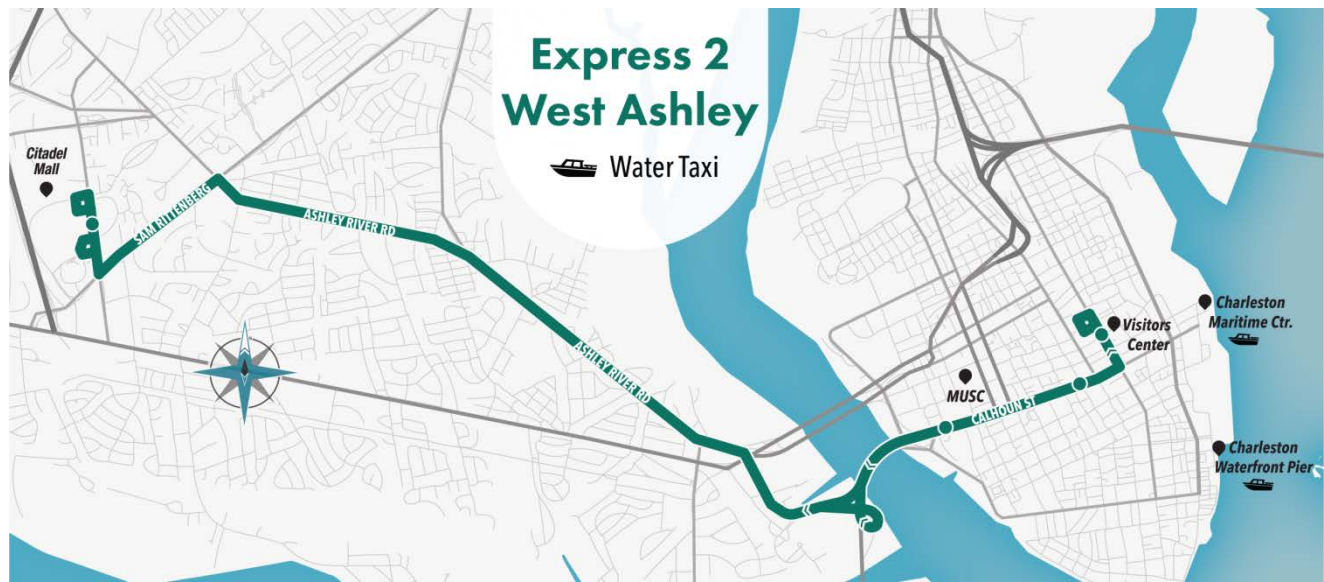

Route Modification Summary

- Route will not be going to West Ashley
- Schedule modified to accommodate the additional traffic
- Service will operate every 30 minutes at peak hour and every 60 minutes throughout the day, Monday – Friday starting at 5:45 AM to about 8:00 PM
- Additional stops offered at Mt. Pleasant Towne Center and Waterfront Park as Park & Ride locations

Eastbound – Towards Downtown Charleston

Citadel Mall	Calhoun St./ Jonathan Lucas	St. Philip St./ Calhoun St.	Visitors Center
5:35 AM	5:54 AM	5:57 AM	6:00 AM
6:05 AM	6:24 AM	6:27 AM	6:30 AM
6:35 AM	6:54 AM	6:57 AM	7:00 AM
7:05 AM	7:24 AM	7:27 AM	7:30 AM
7:35 AM	7:54 AM	7:57 AM	8:00 AM
8:10 AM	8:29 AM	8:32 AM	8:35 AM
8:40 AM	8:59 AM	9:02 AM	9:05 AM
4:55 PM	5:17 PM	5:20 PM	5:23 PM
5:15 PM	5:35 PM	5:38 PM	5:41 PM
6:05 PM	6:25 PM	6:28 PM	6:31 PM
6:30 PM	6:50 PM	6:53 PM	6:56 PM
7:08 PM	7:28 PM	7:31 PM	7:34 PM

Westbound – Towards Citadel Mall

Visitors Center	Calhoun St./ Philip St.	Calhoun St./ Jonathan Lucas	Citadel Mall
6:00 AM	6:03 AM	6:06 AM	6:24 AM
6:30 AM	6:33 AM	6:36 AM	6:54 AM
7:00 AM	7:03 AM	7:06 AM	7:24 AM
7:30 AM	7:33 AM	7:36 AM	7:54 AM
8:00 AM	8:03 AM	8:06 AM	8:24 AM
4:08 PM	4:11 PM	4:15 PM	4:35 PM
4:41 PM	4:44 PM	4:48 PM	5:08 PM
5:33 PM	5:36 PM	5:40 PM	6:00 PM
5:48 PM	5:51 PM	5:55 PM	6:15 PM
6:36 PM	6:39 PM	6:43 PM	7:03 PM
7:06 PM	7:09 PM	7:13 PM	7:30 PM
7:42 PM	7:45 PM	7:49 PM	8:05 PM

Route Modification Summary

- Route will not be going to Mt. Pleasant-Will only serve West Ashley and Downtown
- Service will operate as regularly scheduled

For more information visit

www.ridecarta.com/wandobridgeupdates or