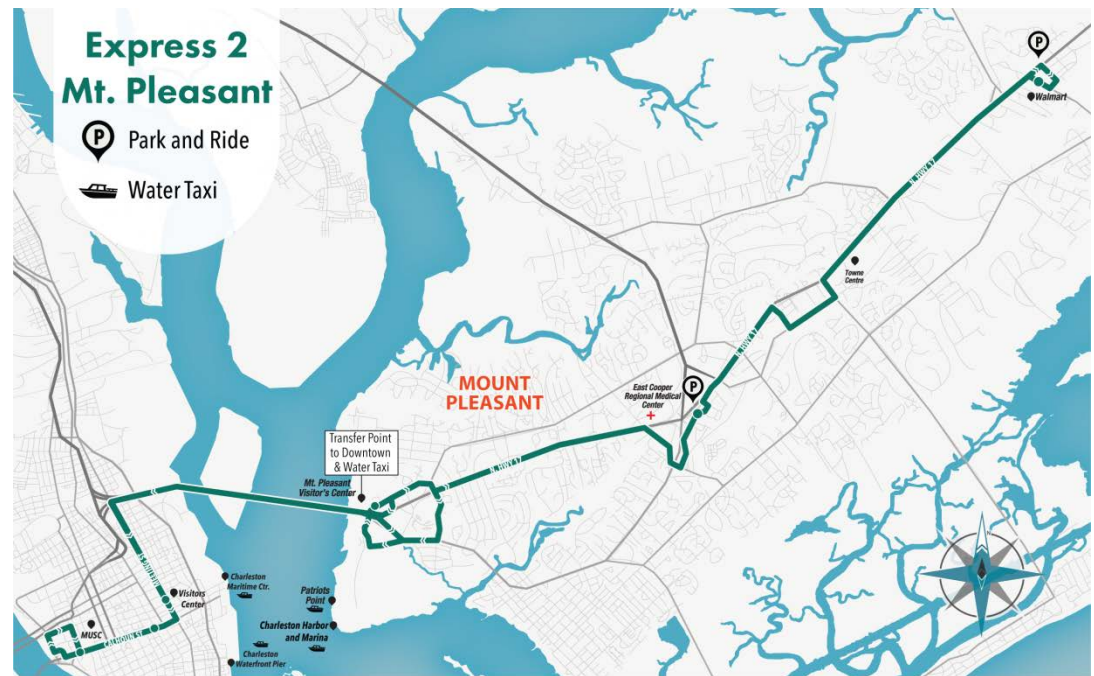

Express 2 - Mt. Pleasant

Enhanced service to our community

5/21/18 – 6/11/18

Weekdays Only

*See regular schedule for weekend schedule

Eastbound – Towards Oakland Plantation Walmart

Calhoun St / Jonathan Lucas St	Calhoun St / St Philip St	Mt. P Waterfront Park	Wando Crossing WalMart	Hungry Neck / Theatre Dr	Oakland Plantation Walmart
6:50 AM	6:53 AM	7:05 AM	7:20 AM	7:25 AM	7:35 AM
7:20 AM	7:23 AM	7:35 AM	7:50 AM	7:55 AM	8:05 AM
7:50 AM	7:53 AM	8:05 AM	8:20 AM	8:25 AM	8:35 AM
8:20 AM	8:23 AM	8:35 AM	8:50 AM	8:55 AM	9:05 AM
8:50 AM	8:53 AM	9:05 AM	9:20 AM	9:25 AM	9:35 AM
9:50 AM	9:53 AM	10:05 AM	10:20 AM	10:25 AM	10:35 AM
10:50 AM	10:53 AM	11:05 AM	11:20 AM	11:25 AM	11:35 AM
11:50 AM	11:53 AM	12:05 PM	12:20 PM	12:25 PM	12:35 PM
12:50 PM	12:53 PM	1:05 PM	1:20 PM	1:25 PM	1:35 PM
1:50 PM	1:53 PM	2:05 PM	2:20 PM	2:25 PM	2:35 PM
3:20 PM	3:23 PM	3:35 PM	3:50 PM	3:55 PM	4:05 PM
3:50 PM	3:53 PM	4:05 PM	4:20 PM	4:25 PM	4:35 PM
4:20 PM	4:23 PM	4:35 PM	4:50 PM	4:55 PM	5:05 PM
4:50 PM	4:53 PM	5:05 PM	5:20 PM	5:25 PM	5:35 PM
5:20 PM	5:23 PM	5:35 PM	5:50 PM	5:55 PM	6:05 PM
5:50 PM	5:53 PM	6:05 PM	6:20 PM	6:25 PM	6:35 PM
6:20 PM	6:23 PM	6:35 PM	6:50 PM	6:55 PM	7:05 PM
6:50 PM	6:53 PM	7:05 PM	7:20 PM	7:25 PM	7:35 PM
7:20 PM	7:23 PM	7:35 PM	7:50 PM	7:55 PM	8:05 PM
7:50 PM	7:53 PM	8:05 PM	8:20 PM	8:25 PM	8:35 PM

Westbound – Towards Downtown Charleston

Oakland Plantation Walmart	Hungry Neck / Theatre Dr	Wando Crossing WalMart	Mt. P Waterfront Park	Calhoun St / St Philip St	Calhoun St / Jonathan Lucas St
5:45 AM	5:57 AM	6:03 AM	6:23 AM	6:39 AM	6:45 AM
6:15 AM	6:27 AM	6:33 AM	6:53 AM	7:09 AM	7:15 AM
6:45 AM	6:57 AM	7:03 AM	7:23 AM	7:39 AM	7:45 AM
7:15 AM	7:27 AM	7:33 AM	7:53 AM	8:09 AM	8:15 AM
7:45 AM	7:57 AM	8:03 AM	8:23 AM	8:39 AM	8:45 AM
8:15 AM	8:27 AM	8:33 AM	8:53 AM	9:09 AM	9:15 AM
8:45 AM	8:57 AM	9:03 AM	9:23 AM	9:39 AM	9:45 AM
9:15 AM	9:27 AM	9:33 AM	9:53 AM	10:09 AM	10:15 AM
9:45 AM	9:57 AM	10:03 AM	10:23 AM	10:39 AM	10:45 AM
10:15 AM	10:27 AM	10:33 AM	10:53 AM	11:09 AM	11:15 AM
10:45 AM	10:57 AM	11:03 AM	11:23 AM	11:39 AM	11:45 AM
11:15 AM	11:27 AM	11:33 AM	11:53 AM	12:09 PM	12:15 PM
11:45 AM	11:57 AM	12:03 PM	12:23 PM	12:39 PM	12:45 PM
12:15 PM	12:27 PM	12:33 PM	12:53 PM	1:09 PM	1:15 PM
12:45 PM	12:57 PM	1:03 PM	1:23 PM	1:39 PM	1:45 PM
2:15 PM	2:27 PM	2:33 PM	2:53 PM	3:09 PM	3:15 PM
2:45 PM	2:57 PM	3:03 PM	3:23 PM	3:39 PM	3:45 PM
3:15 PM	3:27 PM	3:33 PM	3:53 PM	4:09 PM	4:15 PM
3:45 PM	3:57 PM	4:03 PM	4:23 PM	4:39 PM	4:45 PM
4:15 PM	4:27 PM	4:33 PM	4:53 PM	5:09 PM	5:15 PM
4:45 PM	4:57 PM	5:03 PM	5:23 PM	5:39 PM	5:45 PM
5:15 PM	5:27 PM	5:33 PM	5:53 PM	6:09 PM	6:15 PM
5:45 PM	5:57 PM	6:03 PM	6:23 PM	6:39 PM	6:45 PM
6:15 PM	6:27 PM	6:33 PM	6:53 PM	7:09 PM	7:15 PM
6:45 PM	6:57 PM	7:03 PM	7:23 PM	7:39 PM	7:45 PM
7:15 PM	7:27 PM	7:33 PM	7:53 PM		
7:45 PM	7:57 PM	8:03 PM	8:23 PM		
8:15 PM	8:27 PM	8:33 PM	8:53 PM		
8:45 PM	8:57 PM	9:03 PM	9:23 PM		

Route Modification Summary

- Route will not be going to West Ashley
- Schedule modified to accommodate the additional traffic
- Service will operate every 30 minutes at peak hour and every 60 minutes throughout the day, Monday – Friday starting at 5:45 AM to about 8:00 PM
- Additional stops offered at Mt. Pleasant Towne Center and Waterfront Park as Park & Ride locations