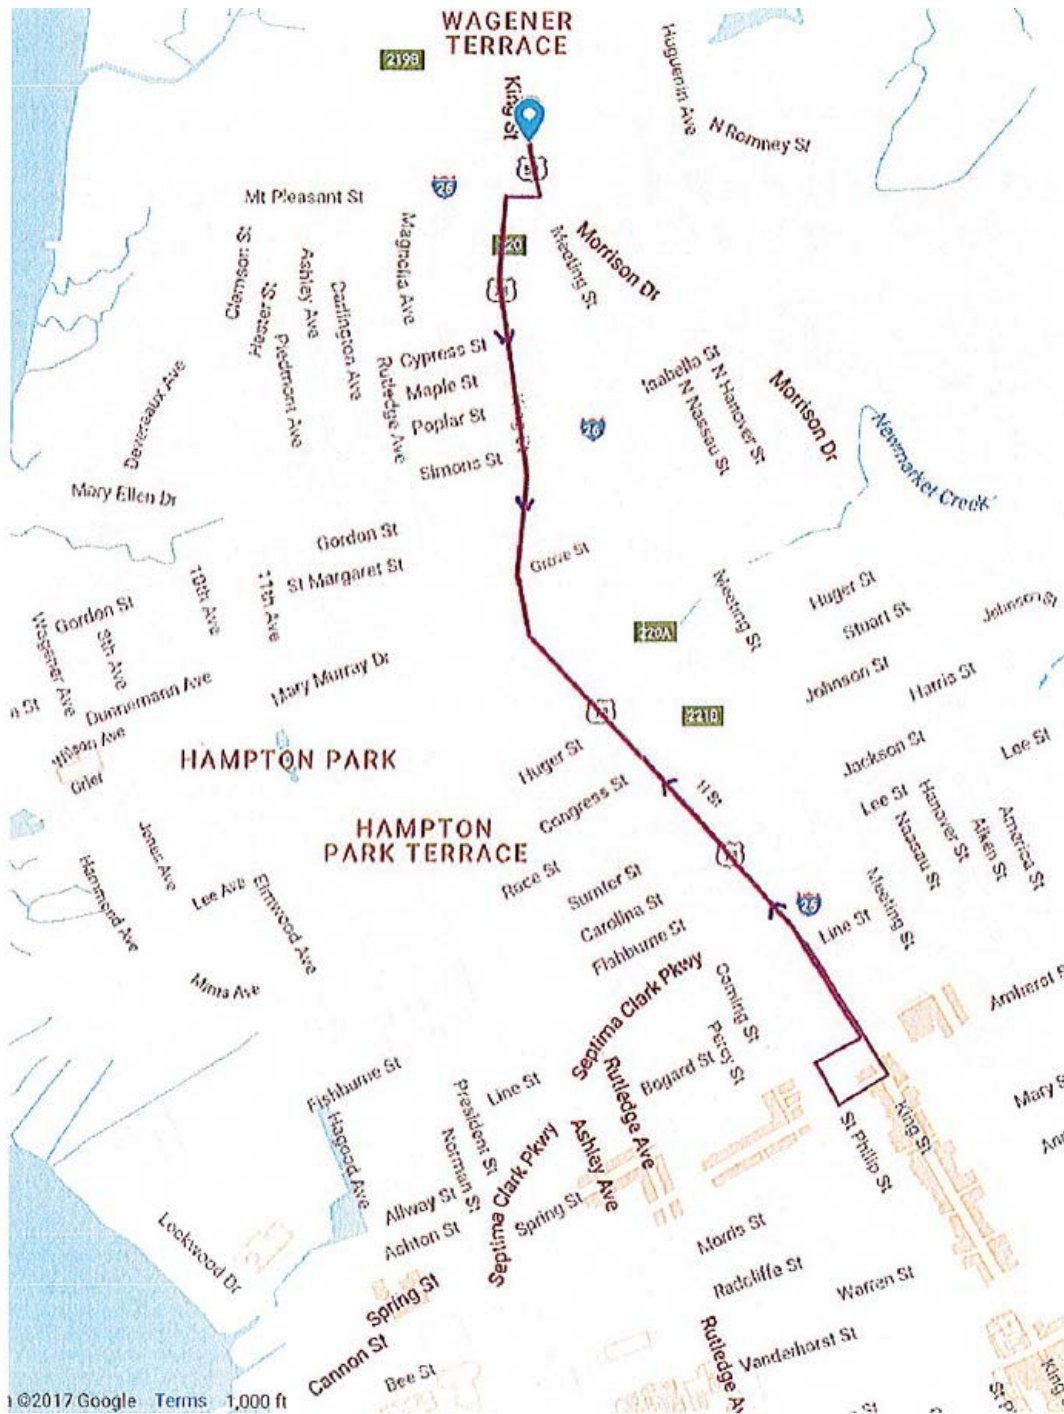

Route 10 – Rivers Ave.

BUS STOPS - ROUTE 10

MISSING: Mt. Pleasant to Mary St. on Meeting St. (NB/SB)

ALTERNATE: All Rte. 20 stops on King St to Spring St