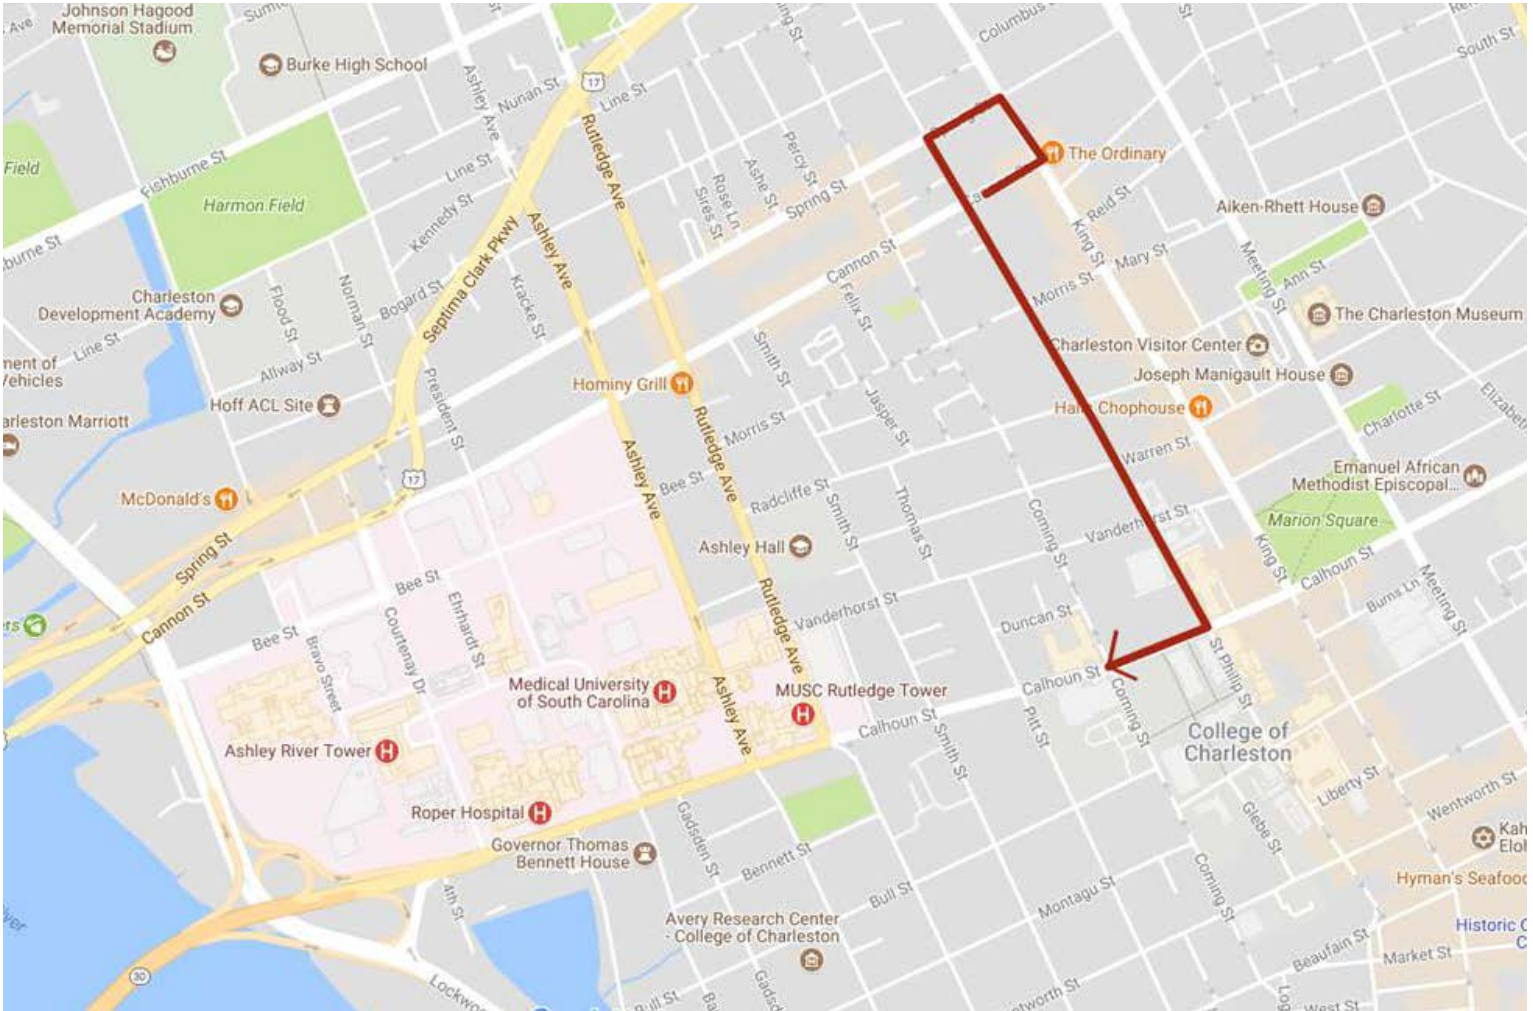

Route 30 – Savannah Hwy

BUS STOPS - ROUTE 30 - ONLY

MISSING: Cannon to Meeting/Mary, Mary to Ravenall Bridge on Meeting, Ravenall Bridge to Hungry Neck (Town Center)

ALTERNATE: Drop off & Pick up at Cannon/ St. Phillip (Transfer to Rt. 40 Shuttle)

Route 41 – Coleman Blvd.

Rt. 41

BUS STOPS - ROUTE 41

MISSING: Meeting/Mary to Rifle Range Rd

**ALTERNATE: (EB)Frontage Rd near Hardees/Melvin's,
Frontage/Bowman Rd near McDonalds, (WB) Frontage Rd (Arby's),
Chick-fil-a/Frontage Rd**

DASH 210 – College of Charleston/Aquarium

BUS STOPS - ROUTE 210

MISSING: John St to Calhoun/East Bay

ALTERNATE: Chapel St/East Bay

DASH 213- Lockwood/Calhoun

BUS STOPS - ROUTE 213

MISSING: Mary St to Rutledge Ave

ALTERNATE: Cannon/St Phillip, St Phillip/Morris, St Phillip/Vanderhorst