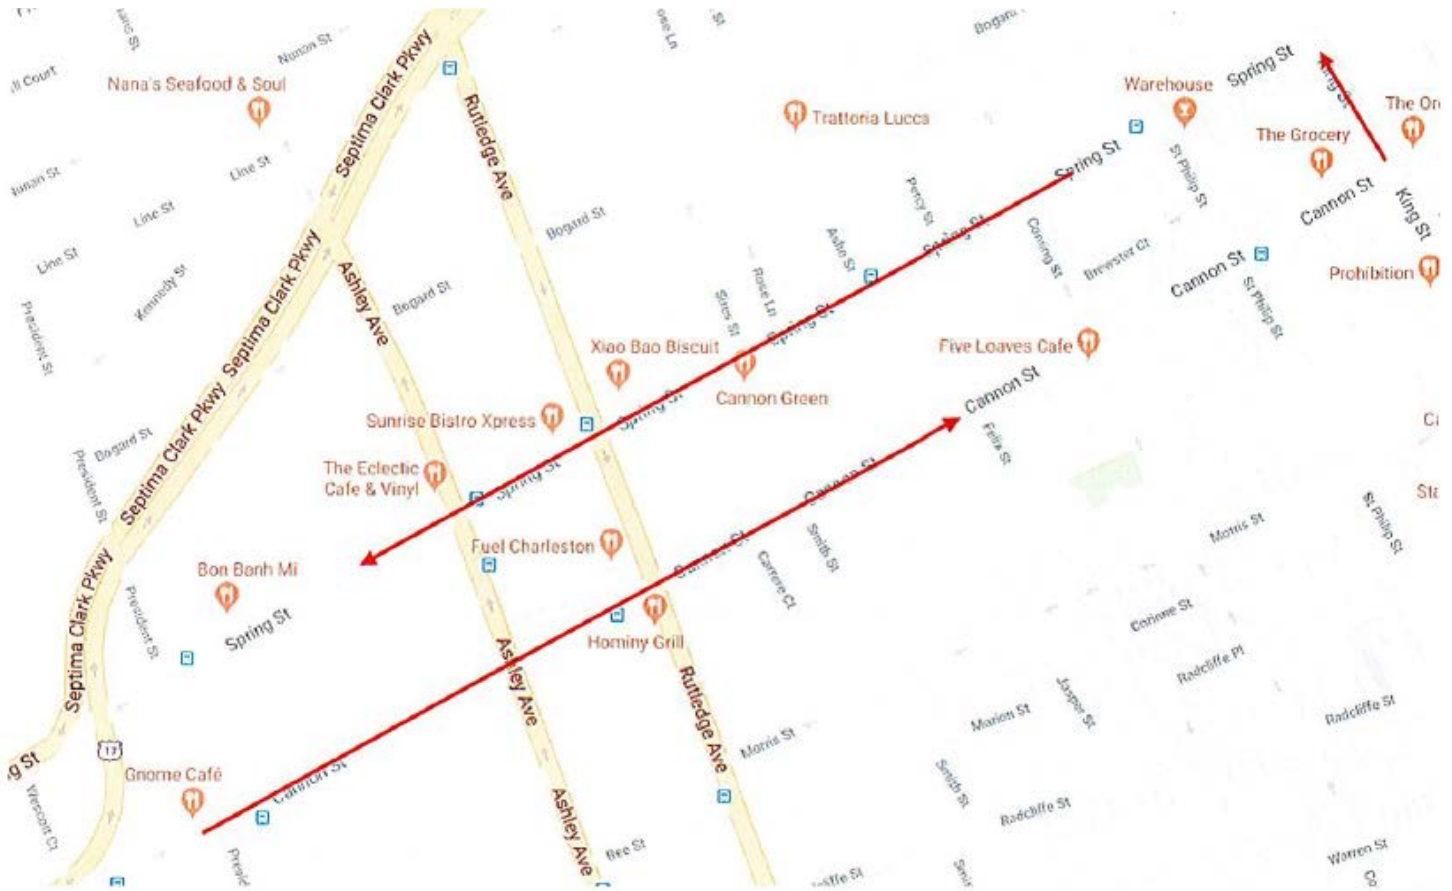

ALTERNATE: All Rte. 20 stops on King St to Spring St

Route 11 – Airport/Dorchester Rd

BUS STOPS - ROUTE 11

MISSING: Mt. Pleasant to Columbus St on Morrison Drive and East Bay, Columbus to Meeting/Mary on Meeting St

ALTERNATE: All Rte. 20 stops on King St to Spring St

Route 20 – King Street/Meeting

BUS STOPS - ROUTE 20

MISSING: All stops on Meeting from Columbus to Board St

ALTERNATE: (SB) Morris St./ Phillip, Calhoun/St. Phillip, Beaufain/St. Phillip (NB) Cannon/ St. Phillip

Route 30 – Savannah Hwy

BUS STOPS - ROUTE 30 - ONLY

MISSING: Cannon to Meeting/Mary, Mary to Ravenall Bridge on Meeting, Ravenall Bridge to Hungry Neck (Town Center)

ALTERNATE: Drop off & Pick up at Cannon/ St. Phillip (Transfer to Rt. 40 Shuttle)

ALTERNATE: Cannon/St Phillip, St Phillip/Morris, St Phillip/Vanderhorst