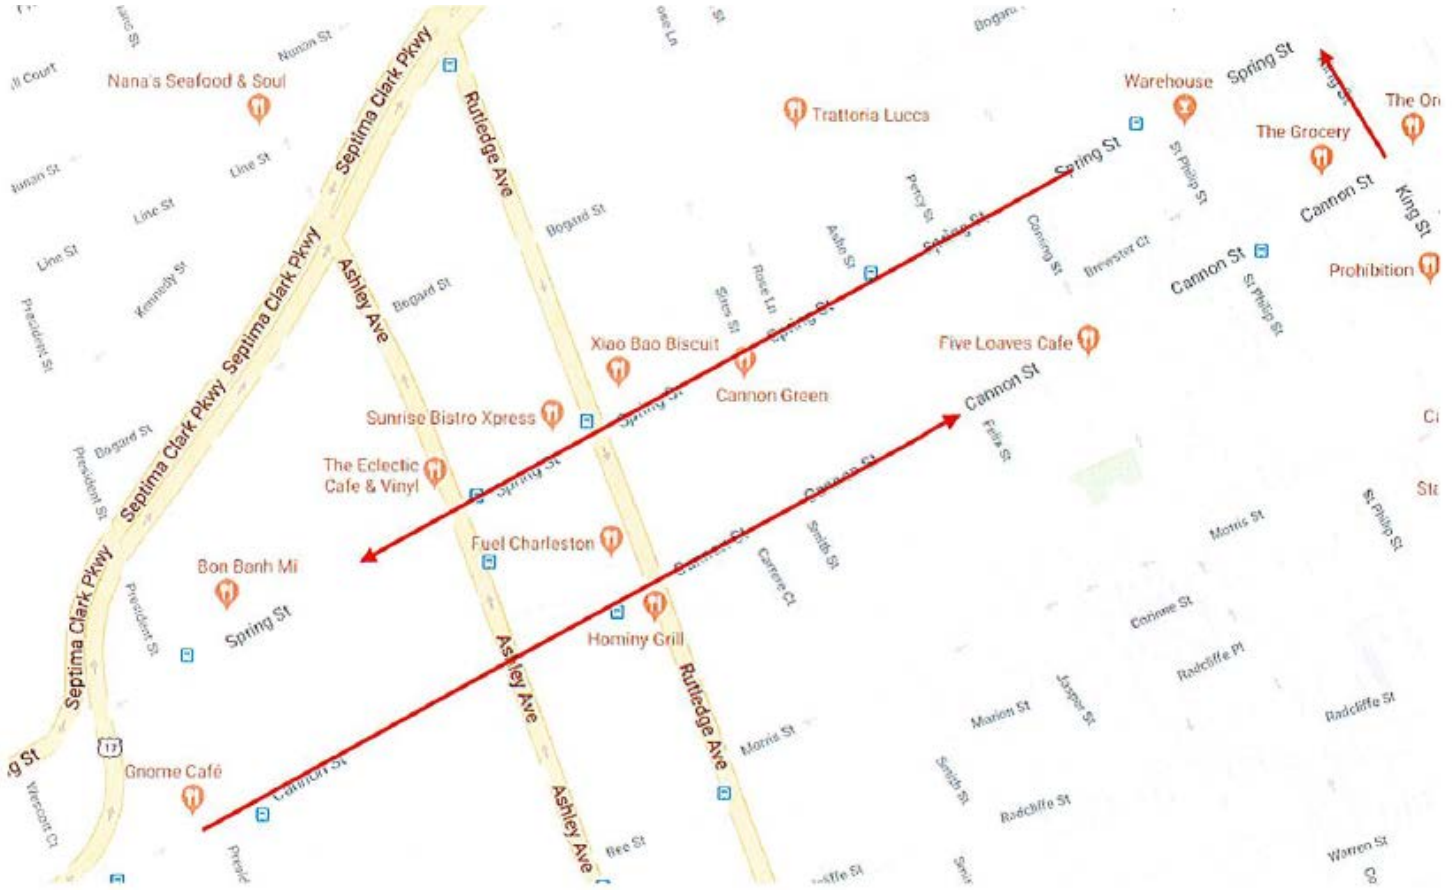

ALTERNATE: All Rte. 20 stops on King St to Spring St

Route 20 – King Street/Meeting

BUS STOPS - ROUTE 20

MISSING: All stops on Meeting from Columbus to Board St

ALTERNATE: (SB) Morris St./ Phillip, Calhoun/St. Phillip, Beaufain/St. Phillip (NB) Cannon/ St. Phillip

Route 30 – Savannah Hwy

BUS STOPS - ROUTE 30 - ONLY

MISSING: Cannon to Meeting/Mary, Mary to Ravenall Bridge on Meeting, Ravenall Bridge to Hungry Neck (Town Center)

ALTERNATE: Drop off & Pick up at Cannon/ St. Phillip (Transfer to Rt. 40 Shuttle)

Route 31 – Folly Rd.

BUS STOPS - ROUTE 31

MISSING: Cannon to Meeting/Mary

ALTERNATE: Cannon/St. Phillip, Spring/King

Route 33 – Saint Andrews/Ashley River Rd.

BUS STOPS - ROUTE 33

MISSING: Calhoun to Meeting/Mary

ALTERNATE: Cannon/St Phillip, St Phillip/Morris, St Phillip/Vanderhorst