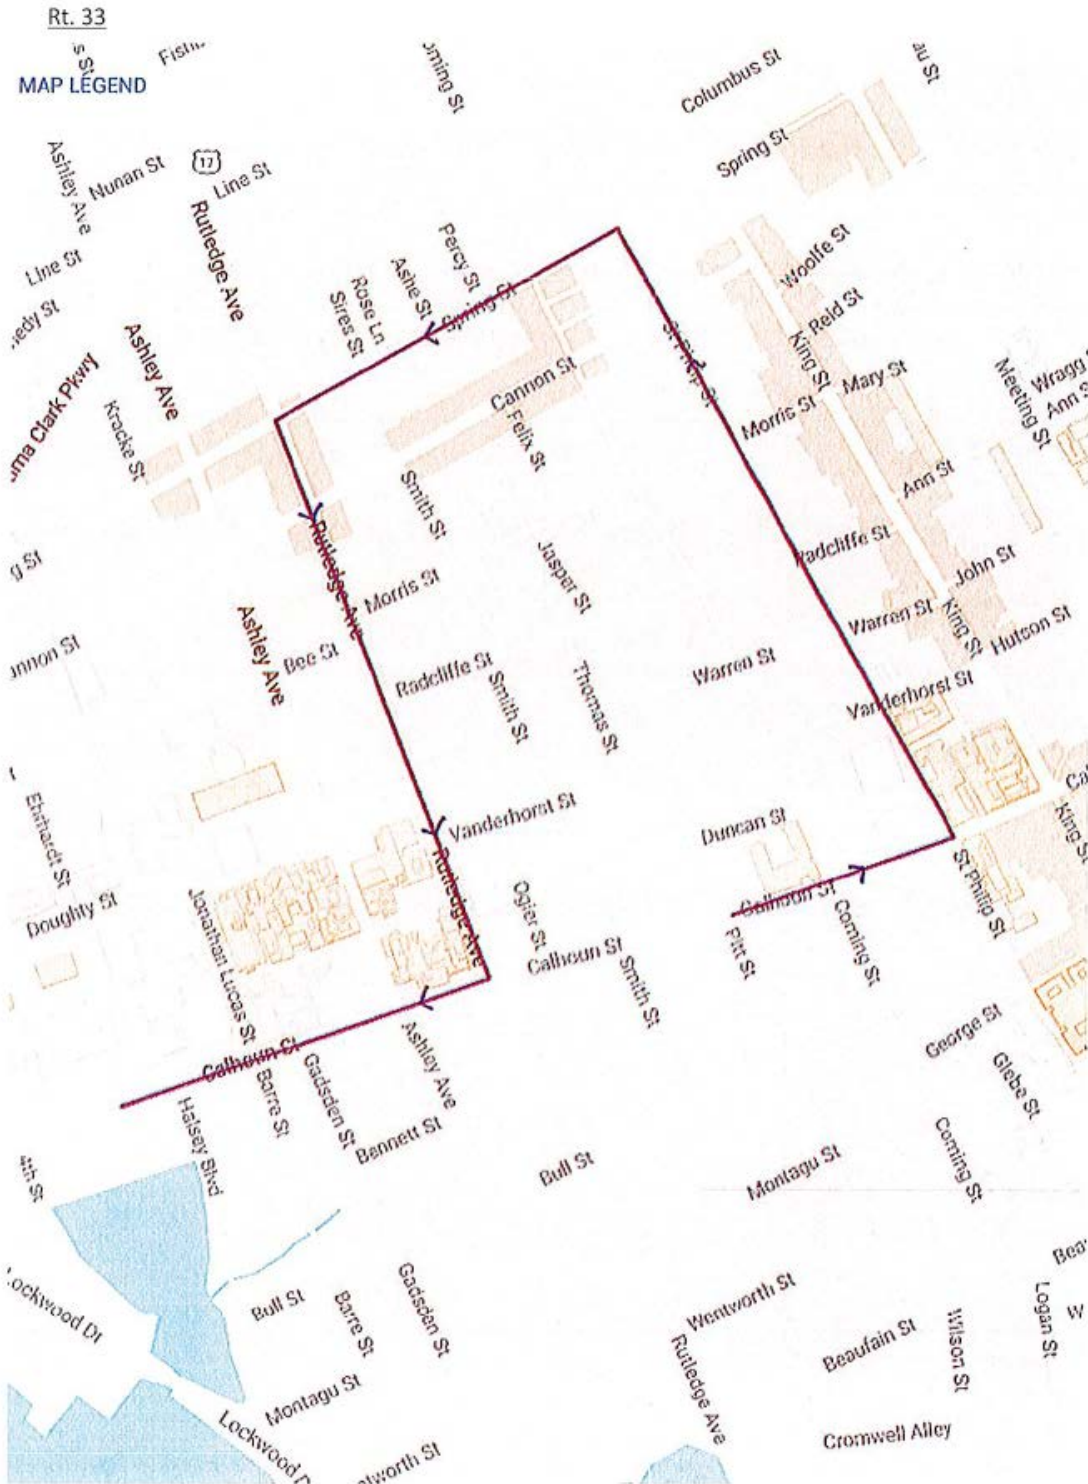

Route 31 – Folly Rd.

BUS STOPS - ROUTE 31

MISSING: Cannon to Meeting/Mary

ALTERNATE: Cannon/St. Phillip, Spring/King

Route 33 – Saint Andrews/Ashley River Rd.

BUS STOPS - ROUTE 33

MISSING: Calhoun to Meeting/Mary

ALTERNATE: Cannon/St Phillip, St Phillip/Morris, St Phillip/Vanderhorst