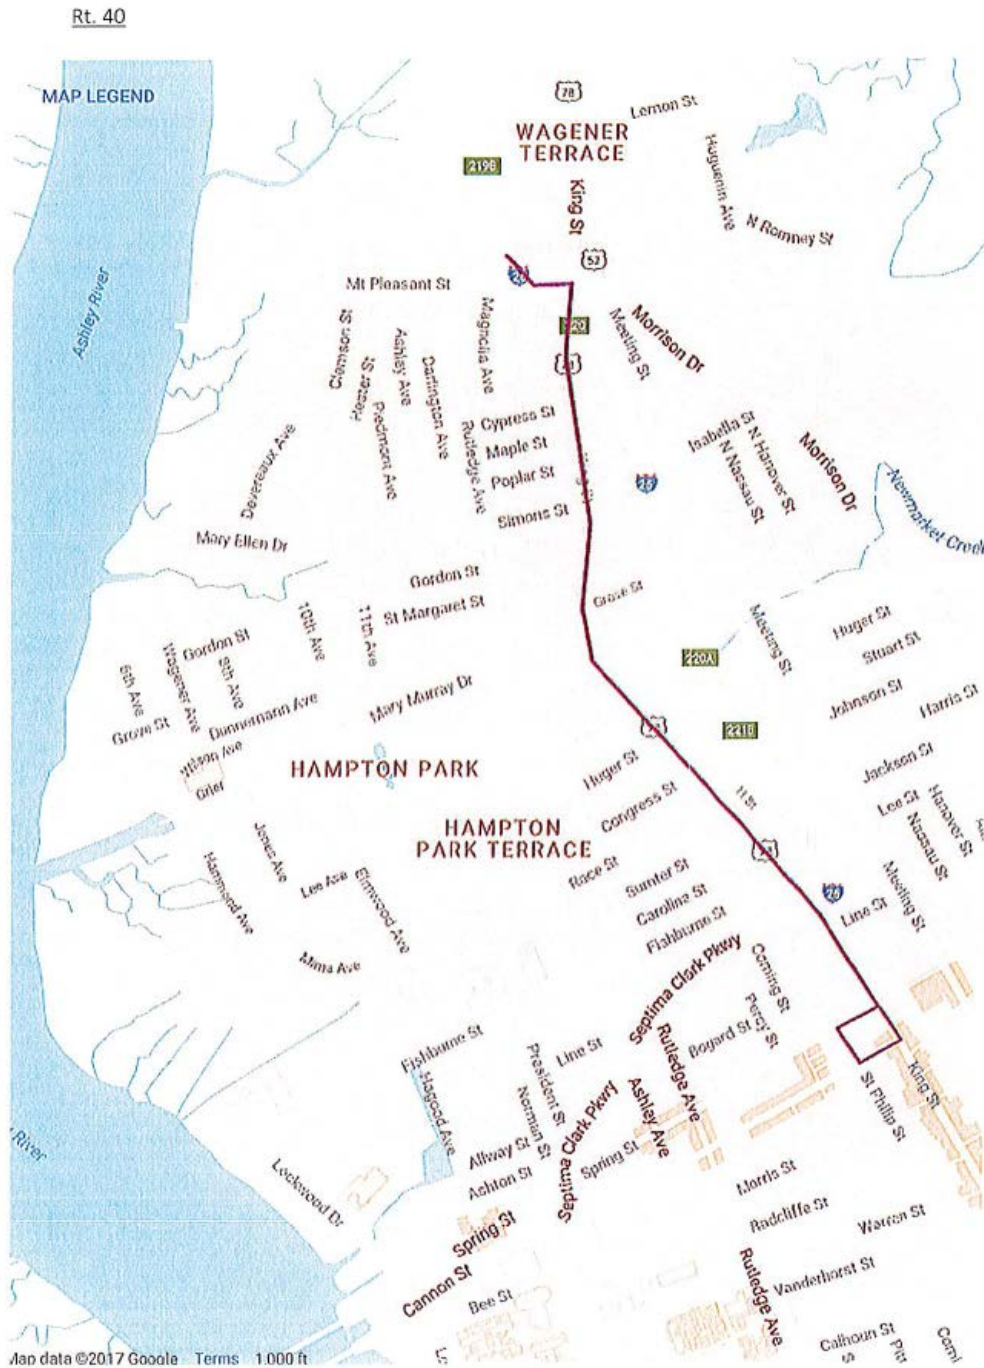

Route 40 – Mt. Pleasant

BUS STOPS - ROUTE 40 - ONLY

MISSING: Meeting/Mary to Citadel Mall on Savannah Hwy

ALTERNATE: Drop off and Pick up at Cannon/ St. Phillip (Transfer to Rte. 40 Shuttle)