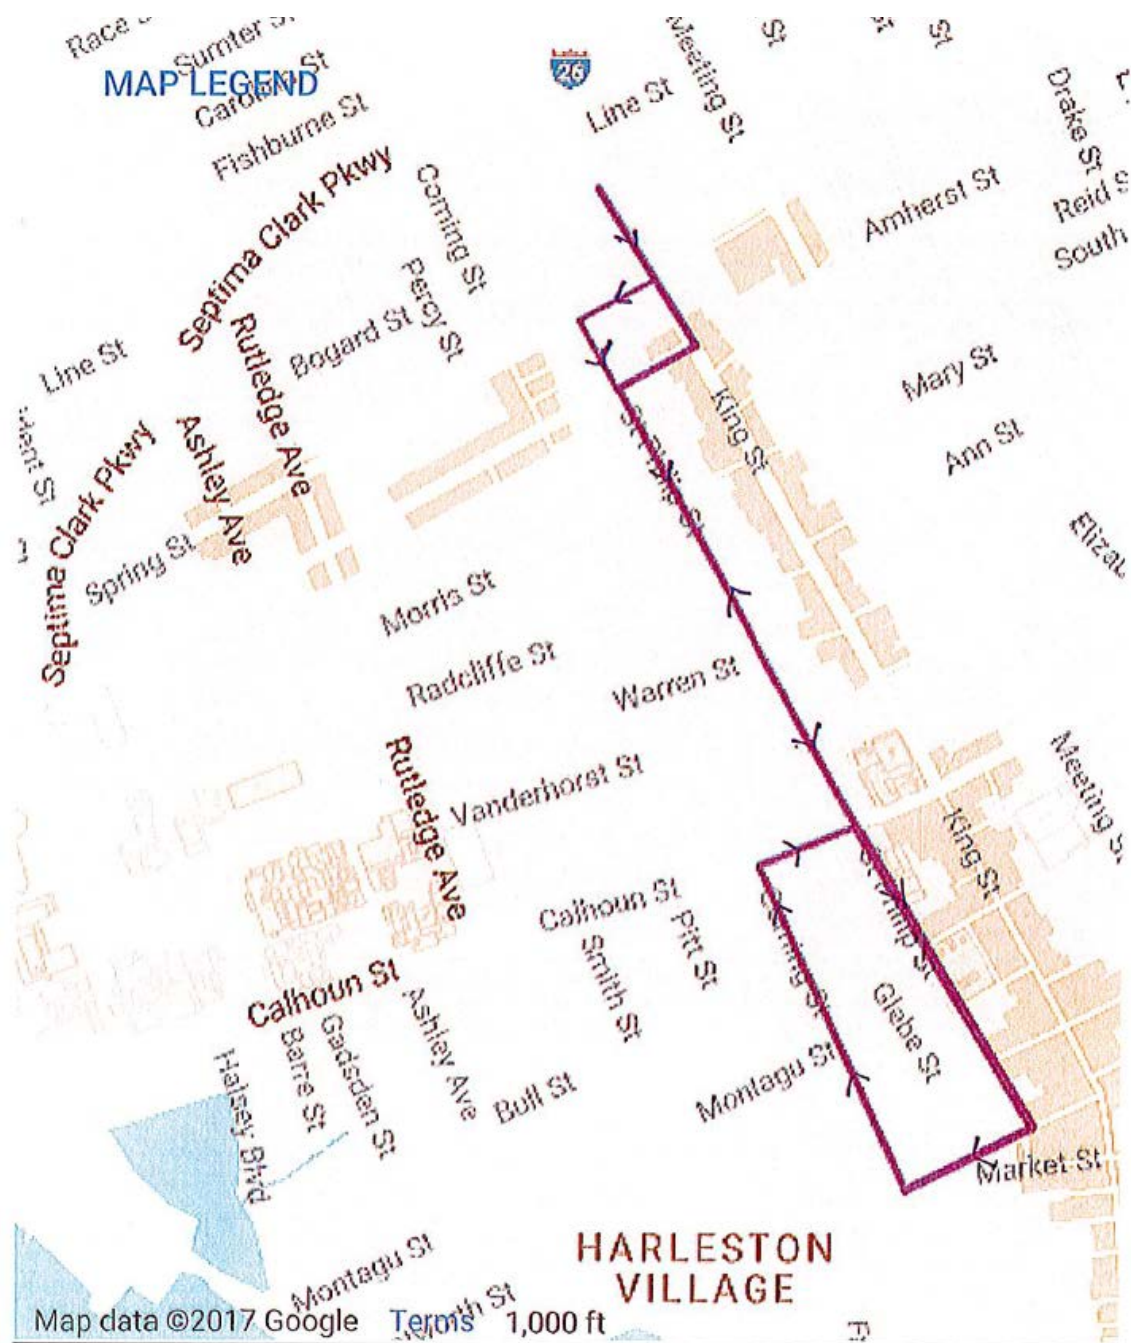

ALTERNATE: All Rte. 20 stops on King St to Spring St

Route 11 – Airport/Dorchester Rd

BUS STOPS - ROUTE 11

MISSING: Mt. Pleasant to Columbus St on Morrison Drive and East Bay, Columbus to Meeting/Mary on Meeting St

ALTERNATE: All Rte. 20 stops on King St to Spring St

Route 20 – King Street/Meeting

BUS STOPS - ROUTE 20

MISSING: All stops on Meeting from Columbus to Board St

ALTERNATE: (SB) Morris St./ Phillip, Calhoun/St. Phillip, Beaufain/St. Phillip (NB) Cannon/ St. Phillip

Route 30 – Savannah Hwy

BUS STOPS - ROUTE 30 - ONLY

MISSING: Cannon to Meeting/Mary, Mary to Ravenall Bridge on Meeting, Ravenall Bridge to Hungry Neck (Town Center)

ALTERNATE: Drop off & Pick up at Cannon/ St. Phillip (Transfer to Rt. 40 Shuttle)

ALTERNATE: Cannon/St Phillip, St Phillip/Morris, St Phillip/Vanderhorst