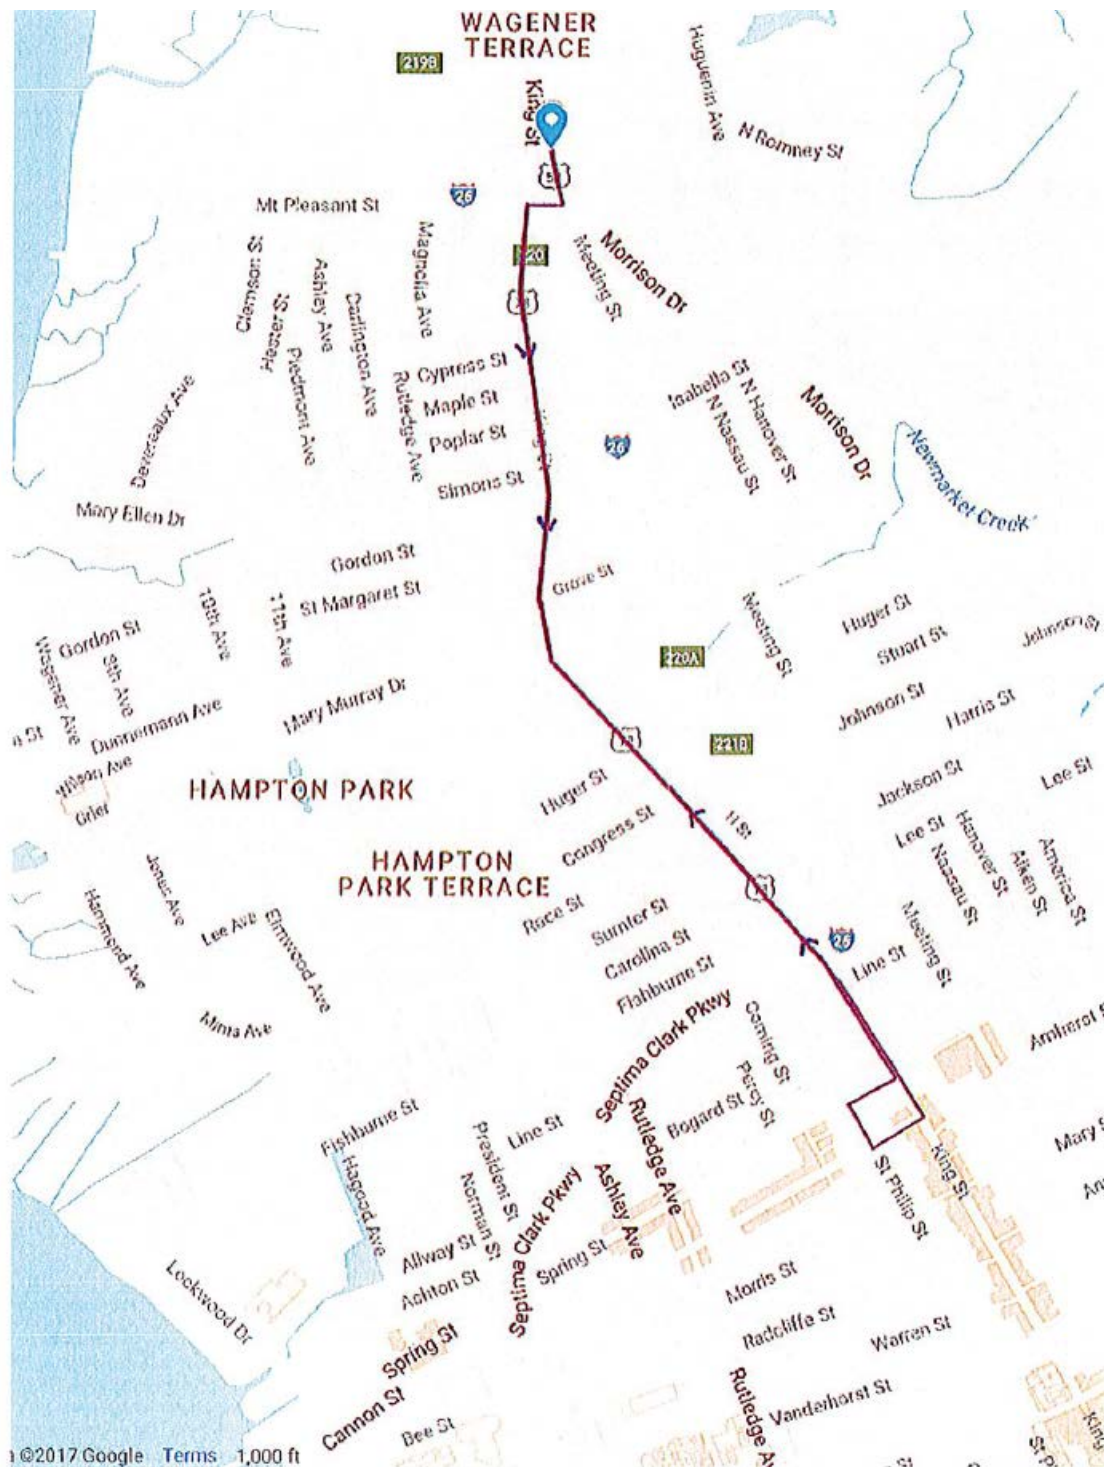

CARTA 2018 Bridge Run Service Impacts & Detours

Saturday, April 7, 2018

Detours will take place Saturday morning and will remain in effect until the completion of the race and streets are reopened to traffic. Expect delays.

ALTERNATE: All Rte. 20 stops on King St to Spring St

Route 11 – Airport/Dorchester Rd

BUS STOPS - ROUTE 11

MISSING: Mt. Pleasant to Columbus St on Morrison Drive and East Bay, Columbus to Meeting/Mary on Meeting St

Route 30 – Savannah Hwy

BUS STOPS - ROUTE 30 - ONLY

MISSING: Cannon to Meeting/Mary, Mary to Ravenall Bridge on Meeting, Ravenall Bridge to Hungry Neck (Town Center)

ALTERNATE: Drop off & Pick up at Cannon/ St. Phillip (Transfer to Rt. 40 Shuttle)

ALTERNATE: Cannon/St Phillip, St Phillip/Morris, St Phillip/Vanderhorst