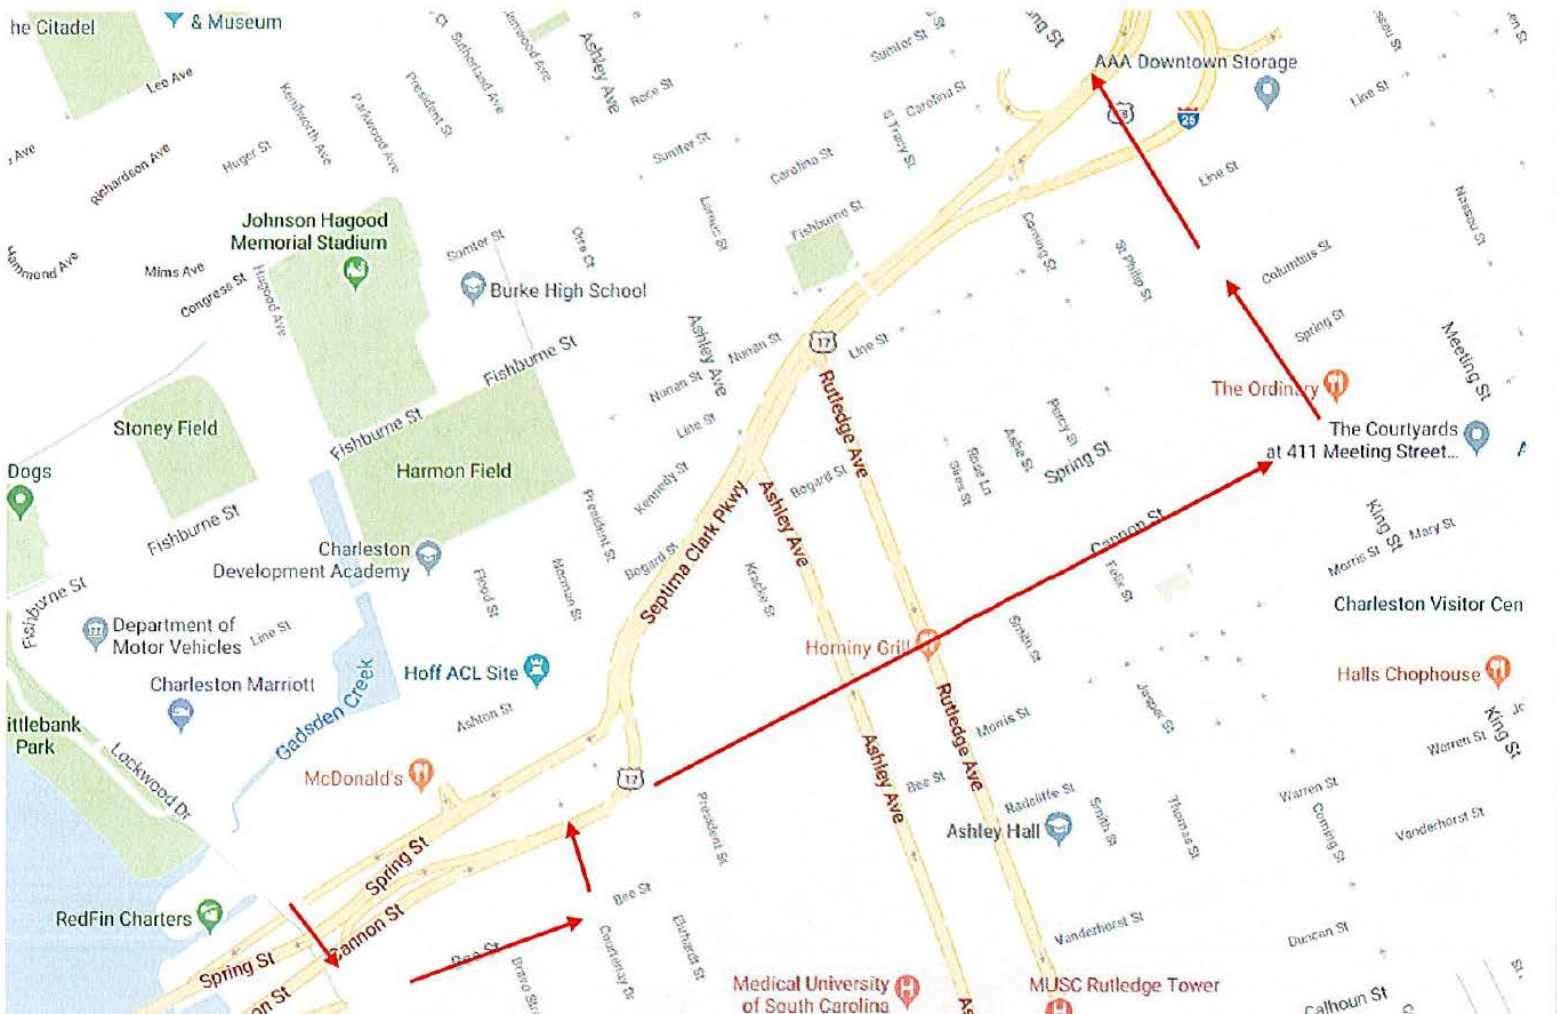

Route 4 – Airport Express/NASH

BUS STOPS - ROUTE 4
MISSING: Visitor Center
ALTERNATE: Cannon/St. Phillip