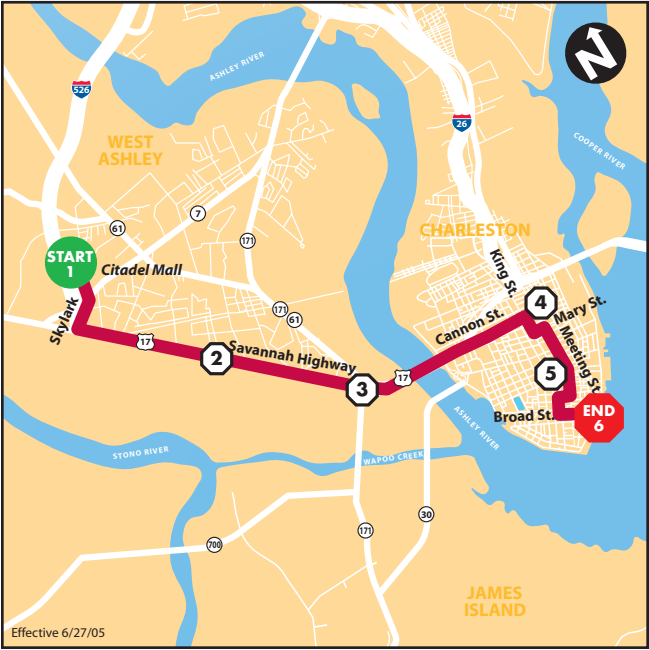

30 Savannah Highway

EASTBOUND
hacia el este

Effective 6/27/05

SATURDAY *el sábado*

	1 Citadel Mall	2 Savannah Hwy. / Oak Forest Dr.	3 Savannah Hwy. / Wesley Dr.	4 Mary / Meeting	5 Wentworth / Meeting	6 Broad St. / Meeting
a.m.	7:15	7:27	7:34	7:45	7:50	7:55
	8:00	8:12	8:19	8:30	8:35	8:40
	8:45	8:57	9:04	9:15	9:20	9:25
	9:30	9:42	9:49	10:00	10:05	10:10
	10:15	10:27	10:34	10:45	10:50	10:55
	11:00	11:12	11:19	11:30	11:35	11:40
	11:45	11:57	12:04	12:15	12:20	12:25
p.m.	12:30	12:42	12:49	1:00	1:05	1:10
	1:15	1:27	1:34	1:45	1:50	1:55
	2:00	2:12	2:19	2:30	2:35	2:40
	2:45	2:57	3:04	3:15	3:20	3:25
	3:30	3:42	3:49	4:00	4:05	4:10
	4:15	4:27	4:34	4:45	4:50	4:55
	5:00	5:12	5:19	5:30	5:35	5:40
	5:45	5:57	6:04	6:15	6:20	6:25
	6:30	6:42	6:49	7:00	7:05	7:10
	7:15	7:27	7:34	7:45	7:50	7:55
	8:00	8:12	8:19	8:30	8:35	8:40
	8:45	8:57	9:04	9:15	9:20	9:25
	9:30	9:42	9:49	10:00		

SUNDAY *el domingo*

	Broad St. / Meeting ①	Wentworth / Meeting ②	Mary / Meeting ③	Savannah Hwy. / Wesley Dr. ④	Savannah Hwy. / Oak Forest Dr. ⑤	Citadel Mall ⑥
a.m.	8:40	8:44	8:05	8:16	8:23	8:45
	9:25	9:29	8:50	9:01	9:08	9:30
	10:10	10:14	9:35	9:46	9:53	10:15
	10:55	10:59	10:20	10:31	10:38	11:00
	11:40	11:44	11:05	11:16	11:23	11:45
p.m.	12:25	12:29	11:50	12:01	12:08	12:30
	1:10	1:14	12:35	12:46	12:53	1:15
	1:55	1:59	1:20	1:31	1:38	2:00
	2:40	2:44	2:05	2:16	2:23	2:45
	3:25	3:29	2:50	3:01	3:08	3:30
	4:10	4:14	3:35	3:46	3:53	4:15
	4:55	4:59	4:20	4:31	4:38	5:00
	5:40	5:44	5:05	5:16	5:23	5:45
	6:25	6:29	5:50	6:01	6:08	6:30
	7:10	7:14	6:35	6:46	6:53	7:15
	7:55	7:59	7:20	7:31	7:38	8:00
	8:40	8:44	8:05	8:16	8:23	8:45
	9:25	9:29	8:50	9:01	9:08	9:30
			9:35	9:46	9:53	