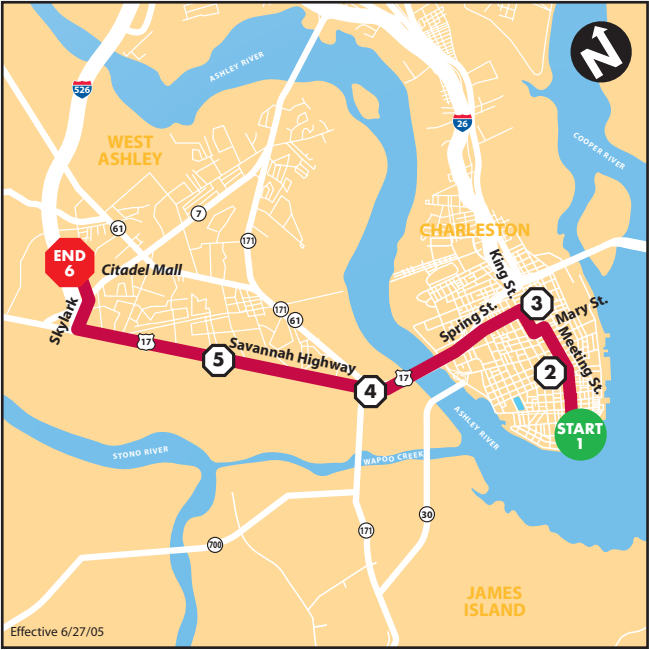

30 Savannah Highway

EASTBOUND
hacia el este

Effective 6/27/05

SATURDAY *el sábado*

	1 Citadel Mall	2 Savannah Hwy. / Oak Forest Dr.	3 Savannah Hwy. / Wesley Dr.	4 Mary / Meeting	5 Wentworth / Meeting	6 Broad St. / Meeting
a.m.	7:15	7:27	7:34	7:45	7:50	7:55
	8:00	8:12	8:19	8:30	8:35	8:40
	8:45	8:57	9:04	9:15	9:20	9:25
	9:30	9:42	9:49	10:00	10:05	10:10
	10:15	10:27	10:34	10:45	10:50	10:55
	11:00	11:12	11:19	11:30	11:35	11:40
	11:45	11:57	12:04	12:15	12:20	12:25
p.m.	12:30	12:42	12:49	1:00	1:05	1:10
	1:15	1:27	1:34	1:45	1:50	1:55
	2:00	2:12	2:19	2:30	2:35	2:40
	2:45	2:57	3:04	3:15	3:20	3:25
	3:30	3:42	3:49	4:00	4:05	4:10
	4:15	4:27	4:34	4:45	4:50	4:55
	5:00	5:12	5:19	5:30	5:35	5:40
	5:45	5:57	6:04	6:15	6:20	6:25
	6:30	6:42	6:49	7:00	7:05	7:10
	7:15	7:27	7:34	7:45	7:50	7:55
	8:00	8:12	8:19	8:30	8:35	8:40
	8:45	8:57	9:04	9:15	9:20	9:25
	9:30	9:42	9:49	10:00		

EASTBOUND *hacia el este*

30 Savannah Highway

WESTBOUND
con rumbo al oeste

Effective 6/27/05

WEEKDAYS *día laborable*

	Broad St. / Meeting ①	Wentworth / Meeting ②	Mary / Meeting ③	Savannah Hwy. / Wesley Dr. ④	Savannah Hwy. / Oak Forest Dr. ⑤	Citadel Mall ⑥
a.m.	7:10	7:14	6:35	6:46	6:53	7:15
	7:55	7:59	8:05	8:16	8:23	8:45
	8:40	8:44	8:50	9:01	9:08	9:30
	9:25	9:29	9:35	9:46	9:53	10:15
	10:10	10:14	10:20	10:31	10:38	11:00
	10:55	10:59	11:05	11:16	11:23	11:45
	11:40	11:44	11:50	12:01	12:08	12:30
p.m.	12:25	12:29	12:35	12:46	12:53	1:15
	1:10	1:14	1:20	1:31	1:38	2:00
	1:55	1:59	2:05	2:16	2:23	2:45
	2:40	2:44	2:50	3:01	3:08	3:30
	3:25	3:29	3:35	3:46	3:53	4:15
	4:10	4:14	4:20	4:31	4:38	5:00
	4:55	4:59	5:05	5:16	5:23	5:45
	5:40	5:44	5:50	6:01	6:08	6:30
	6:25	6:29	6:35	6:46	6:53	7:15
	7:10	7:14	7:20	7:31	7:38	8:00
	7:55	7:59	8:05	8:16	8:23	8:45
	8:40	8:44	8:50	9:01	9:08	9:30
	9:25	9:29	9:35	9:46	9:53	